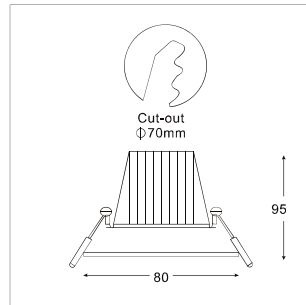

# LIT-2200

IP65 waterproof recessed spotlight with a minimal, functional design. Overall diameter of 80mm. Ideal for humid settings like bathrooms.

LIT-2200 | Mellow | Spotlight | Recessed

H(m)	Diameter(m)	(lx)
1.0	0.77	1435
2.0	1.54	359
3.0	2.31	159
4.0	3.08	90
5.0	3.85	57

■ Co-C180

Lumen, maintenance & failure rate	L90/B10 >80,000 hrs
Body material	Aluminum body powder coating
Dimension	H 95mm D 80mm
Colors	White
Diffuser	Clear glass
Power supply	Electronic Driver
Reflector	High purity aluminum

### Customizable on request

\*Longer lead time

Code	LED Lumen	Luminaire Lumen	Efficiency	LED Wattage	Color Temperature	Beam Angle
5661121	990 lm	633 lm	100.4lm/w	6.3W	3000k	30°
5662121	1316 lm	840 lm	94.0lm/w	9.0W	3000k	30°
5661122	1044 lm	666 lm	105.7lm/w	6.3W	4000k	30°
5662122	1388 lm	884 lm	98.3lm/w	9.0W	4000k	30°