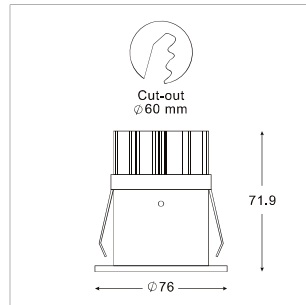

LIT-2210

IP65 waterproof deep-recessed spotlight with an elegant, sleek design. With an optical lens for higher efficiency and variety of beam angles. Overall diameter of 76mm. Ideal for humid settings like bathrooms.

LIT-2210 | Mellow | Spotlight | Recessed

H(m)	Diameter(m)	(lx)
1.0	0.38	4079
2.0	0.75	1020
3.0	1.13	453
4.0	1.50	255
5.0	1.88	163

■ C0-C180

Lumen, maintenance & failure rate	L90/B10 >80,000 hrs
Body material	Aluminum body powder coating
Dimension	H 72mm D 76mm
Colors	White
Power supply	Electronic Driver
Reflector	Optical Lens

Customizable on request

*Longer lead time

Code	LED Lumen	Luminaire Lumen	Efficiency	LED Wattage	Color Temperature	Beam Angle
5661111	990 lm	745 lm	118.2lm/w	6.3W	3000k	18°
5662111	1316 lm	990 lm	110lm/w	9.0W	3000k	18°
5661112	1044 lm	785 lm	124.6lm/w	6.3W	4000k	18°
5662112	1388 lm	1045 lm	9.0lm/w	9.0W	4000k	18°
5507131	990 lm	745 lm	118.2lm/w	6.3W	3000k	36°
5507231	1316 lm	990 lm	110lm/w	9.0W	3000k	36°
5507132	1044 lm	785 lm	124.6lm/w	6.3W	4000k	36°
5507232	1388 lm	1045 lm	9.0lm/w	9.0W	4000k	36°