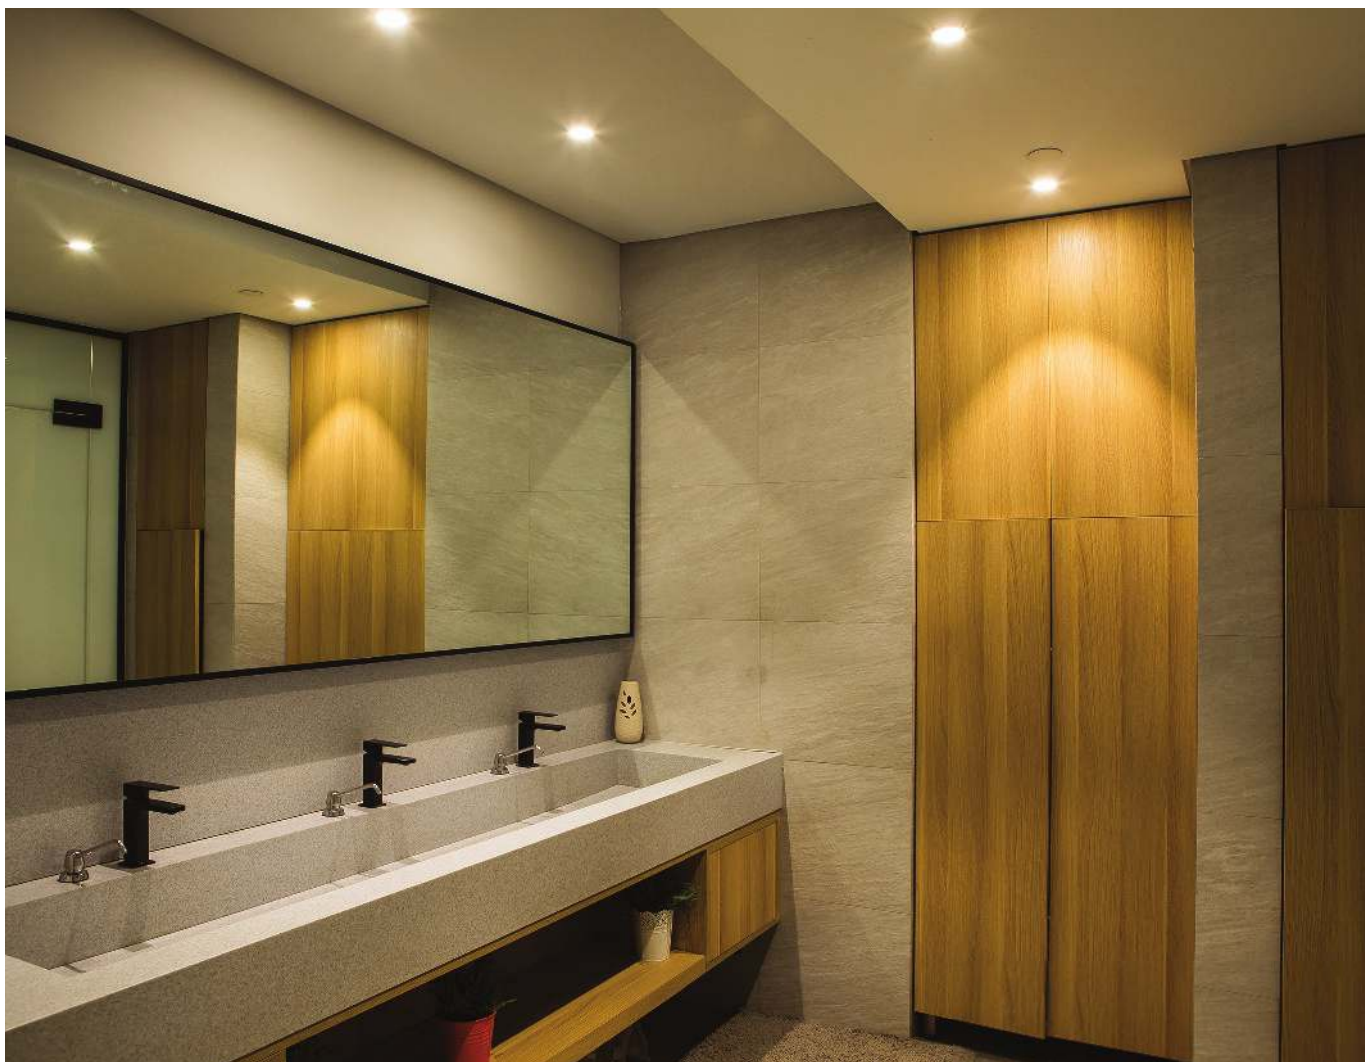

Lumen, maintenance & failure rate	L90/B10 >80,000 hrs
Body material	Aluminum body powder coating
Dimension	H 72mm D 76mm
Colors	White
Power supply	Electronic Driver
Reflector	Optical Lens

Customizable on request

*Longer lead time