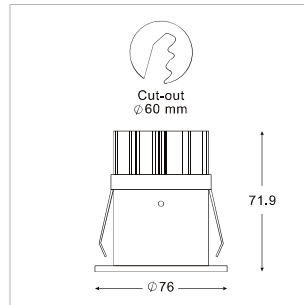

LIT-2300

Fixed recessed round spotlight with an elegant, sleek design. With an optical lens for higher efficiency and variety of beam angles. Overall diameter of 76mm. Suitable for many different applications and spaces.

LIT-2300 | Mellow | Spotlight | Recessed

H(m)	Diameter(m)	(lx)
1.0	0.64	2513
2.0	1.28	628
3.0	1.91	279
4.0	2.55	157
5.0	3.19	101

■ C0-C180

Lumen, maintenance & failure rate	L90/B10 >80,000 hrs
Body material	Aluminum body powder coating
Dimension	H 72mm D 76mm
Colors	White
Power supply	Electronic Driver
Reflector	Optical lens

Customizable on request

*Longer lead time

Code	LED Lumen	Luminaire Lumen	Efficiency	LED Wattage	Color Temperature	Beam Angle
5621111	990 lm	745 lm	118.2lm/w	6.3W	3000k	18°
5622111	1316 lm	990 lm	110lm/w	9.0W	3000k	18°
5621112	1044 lm	785 lm	124.6lm/w	6.3W	4000k	18°
5622112	1388 lm	1045 lm	116.1lm/w	9.0W	4000k	18°
5508131	990 lm	745 lm	118.2lm/w	6.3W	3000k	36°
5508231	1316 lm	990 lm	110lm/w	9.0W	3000k	36°
5508132	1044 lm	785 lm	124.6lm/w	6.3W	4000k	36°
5508232	1388 lm	1045 lm	116.1lm/w	9.0W	4000k	36°