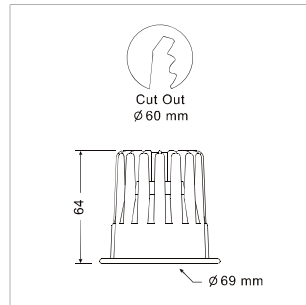

# LIT-2310

Fixed recessed round spotlight with compact dimensions and a functional design. Overall diameter of 69mm. Precise accenting, suitable for many different applications and spaces.

LIT-2310 | Mellow | Spotlight | Recessed

H(m)	Diameter(m)	(lx)
1.0	0.70	1530
2.0	1.40	383
3.0	2.11	170
4.0	2.81	96
5.0	3.51	61

■ C0-C180

Lumen, maintenance & failure rate	L90/B10 >80,000 hrs
Body material	Aluminum body powder coating
Dimension	H 64mm D 69mm
Colors	White
Diffuser	Clear PC
Power supply	Electronic Driver
Reflector	High purity aluminum