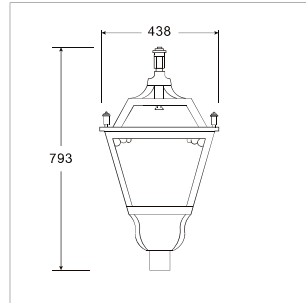

## LIT-23100 | Pole top luminaires

Lumen, maintenance & failure rate	L80/B20 >80,000 hrs
Beam angle	90°
Dimension	438 x 438 x 793mm
Colors	Black
Power supply	Electronic Driver
Reflector	Optical lens

Code	LED lumen	Luminaire lumen	Efficiency	LED wattage	Color temperature	Beam angle
4212964	4752 lm	3720 lm	109.7lm/w	33.9W	3000k	90°
4212965	4884 lm	3822 lm	112.7lm/w	33.9W	4000k	90°
4213964	7100 lm	5557 lm	111.3lm/w	49.9W	3000k	90°
4213965	7250 lm	5675 lm	113.7lm/w	49.9W	4000k	90°

## LIT-23100 | Pole top luminaires

Lumen, maintenance & failure rate	L80/B20 >80,000 hrs
Beam angle	Batwing
Dimension	438 x 438 x 793mm
Colors	Black
Power supply	Electronic Driver
Reflector	Optical lens