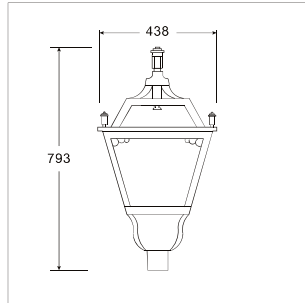

## LIT-23100 | Pole top luminaires

Lumen, maintenance & failure rate	L80/B20 >80,000 hrs
Beam angle	90°
Dimension	438 x 438 x 793mm
Colors	Black
Power supply	Electronic Driver
Reflector	Optical lens

Code	LED lumen	Luminaire lumen	Efficiency	LED wattage	Color temperature	Beam angle
4212964	4752 lm	3720 lm	109.7lm/w	33.9W	3000k	90°
4212965	4884 lm	3822 lm	112.7lm/w	33.9W	4000k	90°
4213964	7100 lm	5557 lm	111.3lm/w	49.9W	3000k	90°
4213965	7250 lm	5675 lm	113.7lm/w	49.9W	4000k	90°

## LIT-23100 | Pole top luminaires

Lumen, maintenance & failure rate	L80/B20 >80,000 hrs
Beam angle	Batwing
Dimension	438 x 438 x 793mm
Colors	Black
Power supply	Electronic Driver
Reflector	Optical lens