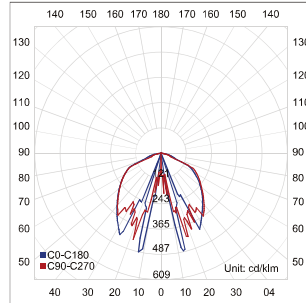

## LIT-23100 | Pole top luminaires

Lumen, maintenance & failure rate	L80/B20 >80,000 hrs
Beam angle	90°
Dimension	438 x 438 x 793mm
Colors	Black
Power supply	Electronic Driver
Reflector	Optical lens

Code	LED lumen	Luminaire lumen	Efficiency	LED wattage	Color temperature	Beam angle
4212964	4752 lm	3720 lm	109.7lm/w	33.9W	3000k	90°
4212965	4884 lm	3822 lm	112.7lm/w	33.9W	4000k	90°
4213964	7100 lm	5557 lm	111.3lm/w	49.9W	3000k	90°
4213965	7250 lm	5675 lm	113.7lm/w	49.9W	4000k	90°

## LIT-23100 | Pole top luminaires

Lumen, maintenance & failure rate	L80/B20 >80,000 hrs
Beam angle	Batwing
Dimension	438 x 438 x 793mm
Colors	Black
Power supply	Electronic Driver
Reflector	Optical lens

Code	LED lumen	Luminaire lumen	Efficiency	LED wattage	Color temperature	Beam angle
4212664	4752 lm	3895 lm	114.8lm/w	33.9W	3000k	Batwing
4212665	4884 lm	4003 lm	118.0lm/w	33.9W	4000k	Batwing
4213964	7100 lm	5820 lm	116.6lm/w	49.9W	3000k	Batwing
4213965	7250 lm	5943 lm	119.0lm/w	49.9W	4000k	Batwing