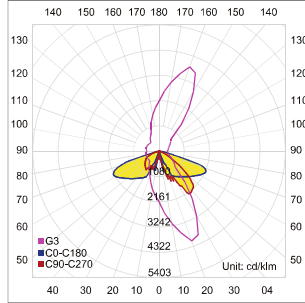

## LIT-23100 | Pole top luminaires

Lumen, maintenance & failure rate	L80/B20 >80,000 hrs
Beam angle	90°
Dimension	438 x 438 x 793mm
Colors	Black
Power supply	Electronic Driver
Reflector	Optical lens

Code	LED lumen	Luminaire lumen	Efficiency	LED wattage	Color temperature	Beam angle
4212964	4752 lm	3720 lm	109.7lm/w	33.9W	3000k	90°
4212965	4884 lm	3822 lm	112.7lm/w	33.9W	4000k	90°
4213964	7100 lm	5557 lm	111.3lm/w	49.9W	3000k	90°
4213965	7250 lm	5675 lm	113.7lm/w	49.9W	4000k	90°

## LIT-23100 | Pole top luminaires

Lumen, maintenance & failure rate	L80/B20 >80,000 hrs
Beam angle	Batwing
Dimension	438 x 438 x 793mm
Colors	Black
Power supply	Electronic Driver
Reflector	Optical lens

Code	LED lumen	Luminaire lumen	Efficiency	LED wattage	Color temperature	Beam angle
4212664	4752 lm	3895 lm	114.8lm/w	33.9W	3000k	Batwing
4212665	4884 lm	4003 lm	118.0lm/w	33.9W	4000k	Batwing
4213964	7100 lm	5820 lm	116.6lm/w	49.9W	3000k	Batwing
4213965	7250 lm	5943 lm	119.0lm/w	49.9W	4000k	Batwing