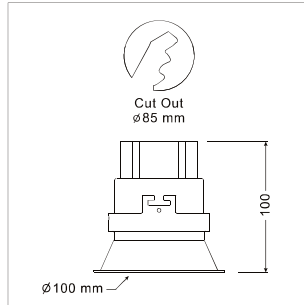

LIT-2320

Fixed recessed round spotlight with a functional design. Overall diameter of 100mm. Precise accenting, suitable for many different applications and spaces.

LIT-2320 | Mellow | Spotlight | Recessed

H(m)	Diameter(m)	(lx)
1.0	0.91	1464
2.0	1.82	366
3.0	2.74	163
4.0	3.65	92
5.0	4.56	59

■ C0-C180

Lumen, maintenance & failure rate	L90/B10 >80,000 hrs
Body material	Aluminum body powder coating
Dimension	H 100mm D 100mm
Colors	White
Power supply	Electronic Driver
Reflector	Optical Lens

Customizable on request

*Longer lead time

Code	LED Lumen	Luminaire Lumen	Efficiency	LED Wattage	Color Temperature	Beam Angle
5510121	990 lm	830 lm	131.7lm/w	6.3W	3000k	24°
5510221	1316 lm	1105 lm	122.7lm/w	9.0W	3000k	24°
5510321	1724 lm	1445 lm	111.1lm/w	13.0W	3000k	24°
5510122	1044 lm	875 lm	138.8lm/w	6.3W	4000k	24°
5510222	1388 lm	1165 lm	129.4lm/w	9.0W	4000k	24°
5510322	1819 lm	1525 lm	117.3lm/w	13.0W	4000k	24°