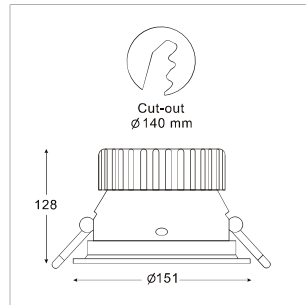

LIT-2330

Fixed recessed round spotlight with a functional design. Overall diameter of 151mm. The ideal practical solution for illuminating large spaces.

LIT-2330 | Mellow | Spotlight | Recessed

H(m)	Diameter(m)	(lx)
1.0	1.74	2729
2.0	3.47	682
3.0	5.21	303
4.0	6.94	171
5.0	8.68	109

■ C0-C180

Lumen, maintenance & failure rate	L90/B10 >70,000 hrs
Body material	Aluminum body powder coating
Dimension	H 128mm D 151mm
Colors	White
Diffuser	Clear Glass
Power supply	Electronic Driver
Reflector	High purity aluminum

Customizable on request

*Longer lead time

Code	LED Lumen	Luminaire Lumen	Efficiency	LED Wattage	Color Temperature	Beam Angle
5624521	2700 lm	1981 lm	113.2lm/w	17.5W	3000k	50°
5627521	3143 lm	2306 lm	108.3lm/w	21.3W	3000k	50°
5625521	3588 lm	2628 lm	103.9lm/w	25.3W	3000k	50°
5626521	4617 lm	3387 lm	106.5lm/w	31.8W	3000k	50°
5624522	2851 lm	2090 lm	119.4lm/w	17.5W	4000k	50°
5627522	3318 lm	2435 lm	114.3lm/w	21.3W	4000k	50°
5625522	3788 lm	2778 lm	109.8lm/w	25.3W	4000k	50°
5626522	4848 lm	3555 lm	111.7lm/w	31.8W	4000k	50°