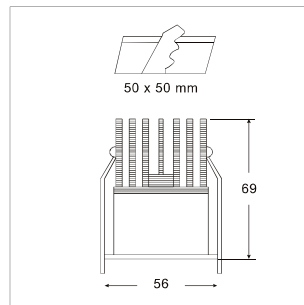

LIT-2500

Fixed recessed square spotlight with a compact size and functional design. Overall dimensions of 56x56mm. Precise accenting, suitable for many different applications and spaces.

LIT-2500 | Mellow | Spotlight | Recessed

H(m)	Diameter(m)	(lx)
1.0	1.27	1287
2.0	2.55	322
3.0	3.82	143
4.0	5.10	80
5.0	6.37	51

■ C0-C180

Lumen, maintenance & failure rate	L90/B10 >80,000 hrs
Body material	Aluminum body powder coating
Dimension	56 x 56 x 69mm
Colors	White
Diffuser	Clear Glass
Power supply	Electronic Driver
Reflector	High purity aluminum