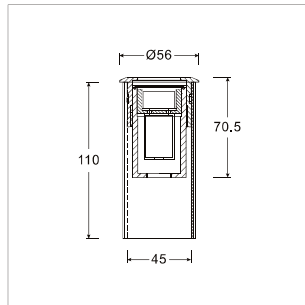

Lumen, maintenance & failure rate	L80/F50 >60,000 hrs
Body material	Stainless steel body/frame
Dimension	H 70.5mm D 56mm
Colors	Stainless steel
Diffuser	Clear glass
Power supply	External 24V DC driver
Reflector	High efficiency asymmetrical optical lens