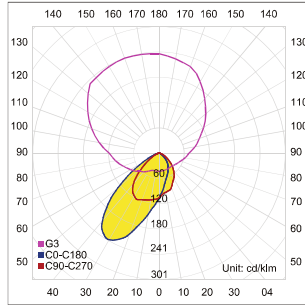

Lumen, maintenance & failure rate	L80/F50 >60,000 hrs
Body material	Stainless steel body/frame
Dimension	H 70.5mm D 56mm
Colors	Stainless steel
Diffuser	Clear glass
Power supply	External 24V DC driver
Reflector	High efficiency asymmetrical optical lens

Code	LED lumen	Luminaire lumen	Efficiency	LED wattage	Color temperature	Beam angle
4753564	410 lm	295 lm	93.6lm/w	3.15W	3000k	Asymmetrical
4753565	440 lm	353 lm	112lm/w	3.15W	4000k	Asymmetrical

Accessories