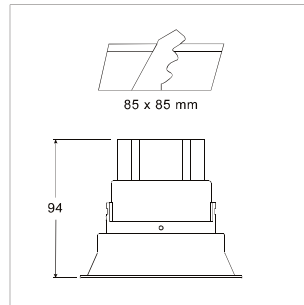

LIT-2520

Fixed recessed square spotlight with a functional design. With an optical lens for higher efficiency and variety of beam angles. Precise accenting, suitable for many different applications and spaces.

LIT-2520 | Mellow | Spotlight | Recessed

H(m)	Diameter(m)	(lx)
1.0	5.54	438
2.0	11.08	110
3.0	16.62	49
4.0	22.16	27
5.0	27.70	18

■ C0-C180

Lumen, maintenance & failure rate	L90/B10 >80,000 hrs
Body material	Aluminum body powder coating
Dimension	110 x 110 x 94mm
Colors	White
Power supply	Electronic Driver
Reflector	Optical Lens