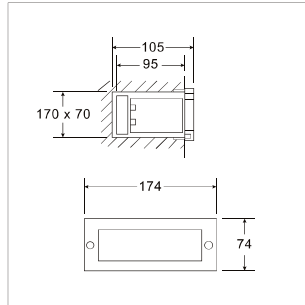

Lumen, maintenance & failure rate	L80/F10 >72,000 hrs
Body material	Aluminium body, painted frame
Dimension	L 174mm W 74mm
Colors	Dark grey
Diffuser	Frosted glass
Power supply	Electronic driver
Replacing model	LIT-ST100