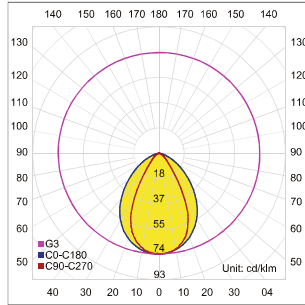

Lumen, maintenance & failure rate	L80/F10 >72,000 hrs
Body material	Aluminium body, painted frame
Dimension	L 174mm W 74mm
Colors	Dark grey
Diffuser	Frosted glass
Power supply	Electronic driver
Replacing model	LIT-ST100

Code	LED lumen	Luminaire lumen	Efficiency	LED wattage	Color temperature	Beam angle
4761154	340 lm	115 lm	57.5lm/w	2W	3000k	Diffuse
4761155	350 lm	118 lm	59lm/w	2W	4000k	Diffuse