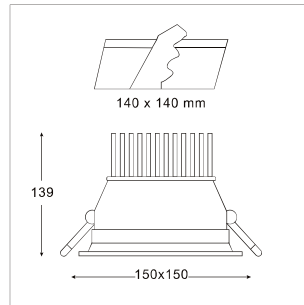

LIT-2530

Fixed recessed square spotlight with a functional design. Overall dimensions of 150x150mm. The ideal practical solution for illuminating large spaces.

LIT-2530 | Mellow | Spotlight | Recessed

H(m)	Diameter(m)	(lx)
1.0	0.82	2976
2.0	1.64	744
3.0	2.45	331
4.0	3.27	186
5.0	4.09	119

■ Co-C180

Lumen, maintenance & failure rate	L90/B10 >70,000 hrs
Body material	Aluminum body powder coating
Dimension	150 x 150 x 139mm
Colors	White
Diffuser	Clear Glass
Power supply	Electronic Driver
Reflector	High purity aluminum