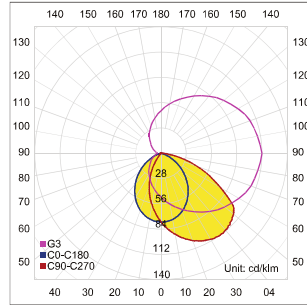

LIT-25300

Durable recessed in wall step light. Made of high-quality materials for long-lasting performance. Compact design that fits any landscape.

LIT-25300 | Wall lamps | Recessed in-wall

Lumen, maintenance & failure rate	L80/F10 >72,000 hrs
Body material	Aluminium body, painted frame
Dimension	150 x 150 x 83mm
Colors	Dark grey
Diffuser	Frosted glass
Power supply	Electronic driver

Code	LED lumen	Luminaire lumen	Efficiency	LED wattage	Color temperature	Beam angle
4761454	680 lm	178 lm	44.5lm/w	4.0W	3000k	Asymmetrical
4761455	700 lm	183 lm	45.7lm/w	4.0W	4000k	Asymmetrical