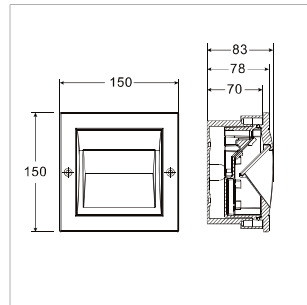

LIT-25300

Durable recessed in wall step light. Made of high-quality materials for long-lasting performance. Compact design that fits any landscape.

LIT-25300 | Wall lamps | Recessed in-wall

Lumen, maintenance & failure rate	L80/F10 >72,000 hrs
Body material	Aluminium body, painted frame
Dimension	150 x 150 x 83mm
Colors	Dark grey
Diffuser	Frosted glass
Power supply	Electronic driver