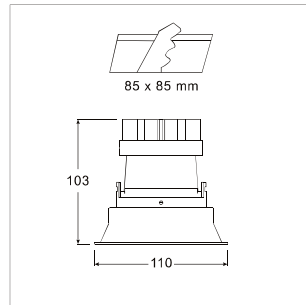

LIT-2610

Adjustable recessed square spotlight with a pivot angle of up to 15° emitting light precisely where it is required. With an optical lens for higher efficiency and variety of beam angles. Overall dimensions of 100x100mm.

LIT-2610 | Mellow | Spotlight | Recessed

| H(m) | Diameter(m) | (lx) |
|------|-------------|------|
| 1.0 | 1.20 | 3916 |
| 2.0 | 2.40 | 979 |
| 3.0 | 3.60 | 435 |
| 4.0 | 4.80 | 245 |
| 5.0 | 6.00 | 157 |

■ C0-C180

| | |
|-----------------------------------|------------------------------|
| Lumen, maintenance & failure rate | L90/B10 >80,000 hrs |
| Body material | Aluminum body powder coating |
| Dimension | 110 x 110 x 103mm |
| Colors | White |
| Power supply | Electronic Driver |
| Reflector | Optical lens |