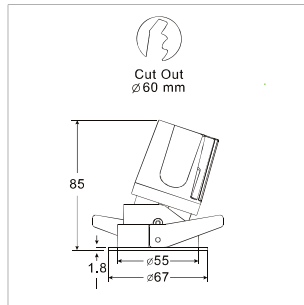

# LIT-2710

Adjustable deep-recessed round spotlight with an elegant, sleek design. With a pivot angle of up to 15° allowing light to be emitted precisely where it is required. Easily customizable, with an overall diameter of 67mm.

## LIT-2710 | Ritzy | Spotlight | Recessed

H(m)	Diameter(m)	(lx)
1.0	0.62	1593
2.0	1.24	398
3.0	1.86	177
4.0	2.47	100
5.0	3.09	64

■ C0-C180

Lumen, maintenance & failure rate	L70/B50 >60,000 hrs
Body material	Aluminum body powder coating
Dimension	H 85mm D67mm
Colors	White
Diffuser	Clear Glass
Power supply	Electronic Driver
Reflector	High purity aluminum Adjustable +30°

### Customizable on request

\*Longer lead time

Code	LED Lumen	Luminaire Lumen	Efficiency	LED Wattage	Color Temperature	Beam Angle
5629220	867 lm	570 lm	81.4lm/w	7.0W	2700k	36°
5629221	904 lm	595 lm	85.0lm/w	7.0W	3000k	36°