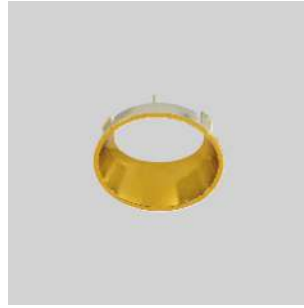

# LIT-2710

Adjustable deep-recessed round spotlight with an elegant, sleek design. With a pivot angle of up to 15° allowing light to be emitted precisely where it is required. Easily customizable, with an overall diameter of 67mm.

## LIT-2710 | Ritzy | Spotlight | Recessed

H(m)	Diameter(m)	(lx)
1.0	0.62	1593
2.0	1.24	398
3.0	1.86	177
4.0	2.47	100
5.0	3.09	64

■ C0-C180

Lumen, maintenance & failure rate	L70/B50 >60,000 hrs
Body material	Aluminum body powder coating
Dimension	H 85mm D67mm
Colors	White
Diffuser	Clear Glass
Power supply	Electronic Driver
Reflector	High purity aluminum Adjustable +30°

### Customizable on request

\*Longer lead time

Code	LED Lumen	Luminaire Lumen	Efficiency	LED Wattage	Color Temperature	Beam Angle
5629220	867 lm	570 lm	81.4lm/w	7.0W	2700k	36°
5629221	904 lm	595 lm	85.0lm/w	7.0W	3000k	36°

### Reflector options

Black

Gold

Silver