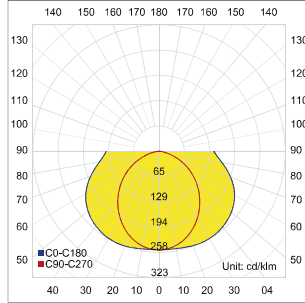

Lumen, maintenance & failure rate	L80/F10 >72,000 hrs
Body material	Aluminium body powder coating
Dimension	258 x 86 x 90mm
Colors	White / Dark grey
Diffuser	Frosted glass
Power supply	Electronic driver
Reflector	N/A

Code	White	Dark grey
X	1	4
Y	2	5

Code	LED lumen	Luminaire lumen	Efficiency	LED wattage	Color temperature	Beam angle
491115X	1020 lm	425 lm	70.8lm/w	6W	3000k	Diffuse
491115Y	1050 lm	438 lm	73.0lm/w	6W	4000k	Diffuse