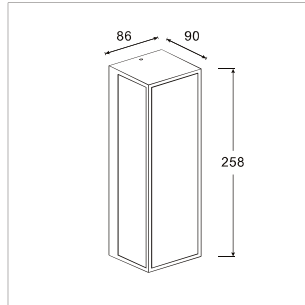

LIT-28100

Contemporary wall-mounted luminaire, tall box design with a frosted glass diffuser that is sure to fit in any outdoor space perfectly. IP65, can withstand all weather conditions.

LIT-28100 | Wall lamps | Wall appliques

Lumen, maintenance & failure rate	L80/F10 >72,000 hrs
Body material	Aluminium body powder coating
Dimension	258 x 86 x 90mm
Colors	White / Dark grey
Diffuser	Frosted glass
Power supply	Electronic driver
Reflector	N/A

Code	White	Dark grey
X	1	4
Y	2	5

Code	LED lumen	Luminaire lumen	Efficiency	LED wattage	Color temperature	Beam angle
491115X	1020 lm	425 lm	70.8lm/w	6W	3000k	Diffuse
491115Y	1050 lm	438 lm	73.0lm/w	6W	4000k	Diffuse