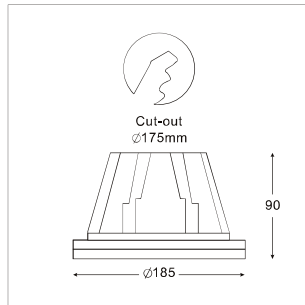

# LIT-2820

Fixed recessed downlight with a functional design. Overall diameter of 185mm – the mid-size solution within this range. Uniform lighting distribution ideal for general applications.

## LIT-2820 | Downlights | Recessed

Lumen, maintenance & failure rate	L80/B10 >70,000 hrs
Body material	Aluminium body powder coating
Dimension	H 90mm D 185mm
Colors	White
Diffuser	Opal
Power supply	Electronic Driver
Reflector	White Polycarbonate

Customizable on request

  
Dimmable

  
>90  
CRI

  
Color  
Temperature

\*Longer lead time

Code	LED Lumen	Luminaire Lumen	Efficiency	LED Wattage	Color Temperature	Beam Angle
5640541	2700 lm	1676 lm	95.8lm/w	17.5W	3000k	80°
5640542	2851 lm	1768 lm	101.1lm/w	17.5W	4000k	80°
5647541	3143 lm	1950 lm	91.5lm/w	21.3W	3000k	80°
5647542	3318 lm	2060 lm	96.7lm/w	21.3W	4000k	80°