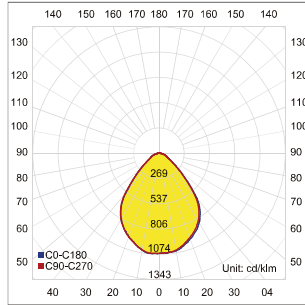

# LIT-2820

Fixed recessed downlight with a functional design. Overall diameter of 185mm – the mid-size solution within this range. Uniform lighting distribution ideal for general applications.

## LIT-2820 | Downlights | Recessed

Lumen, maintenance & failure rate	L80/B10 >70,000 hrs
Body material	Aluminium body powder coating
Dimension	H 90mm D 185mm
Colors	White
Diffuser	Opal
Power supply	Electronic Driver
Reflector	White Polycarbonate

Customizable on request

  
Dimmable

  
>90  
CRI

  
Color  
Temperature

\*Longer lead time

Code	LED Lumen	Luminaire Lumen	Efficiency	LED Wattage	Color Temperature	Beam Angle
5640541	2700 lm	1676 lm	95.8lm/w	17.5W	3000k	80°
5640542	2851 lm	1768 lm	101.1lm/w	17.5W	4000k	80°
5647541	3143 lm	1950 lm	91.5lm/w	21.3W	3000k	80°
5647542	3318 lm	2060 lm	96.7lm/w	21.3W	4000k	80°