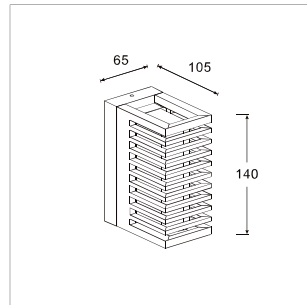

LIT-28200

Geometric rectangular wall-mounted luminaire, with a polycarbonate diffuser. Featuring a unique open design creating a dynamic visual light emission, complementing outdoor façades and landscapes.

LIT-28200 | Wall lamps | Wall appliques

Lumen, maintenance & failure rate	L80/F10 >72,000 hrs
Body material	Aluminium body powder coating
Dimension	140 x 65 x 105mm
Colors	White / Dark grey
Diffuser	Frost PC
Power supply	Electronic driver
Reflector	N/A