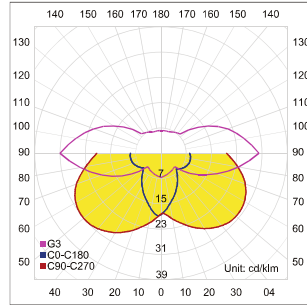

LIT-28200 | Wall lamps | Wall appliques

Lumen, maintenance & failure rate	L80/F10 >72,000 hrs
Body material	Aluminium body powder coating
Dimension	140 x 65 x 105mm
Colors	White / Dark grey
Diffuser	Frost PC
Power supply	Electronic driver
Reflector	N/A

Code	White	Grey
X	1	4
Y	2	5

Code	LED lumen	Luminaire lumen	Efficiency	LED wattage	Color temperature	Beam angle
490226X	235 lm	92 lm	32.8lm/w	2.8W	3000k	Diffuse
490226Y	246 lm	96 lm	34.2lm/w	2.8W	4000k	Diffuse