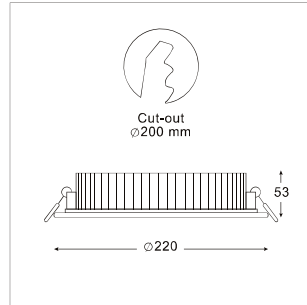

LIT-2830

Fixed recessed downlight with a functional design. Overall diameter of 220mm with a built-in depth of 53mm it is perfect for false ceiling installations of limited space. Uniform lighting distribution ideal for general applications.

LIT-2830 | Downlights | Recessed

Lumen, maintenance & failure rate	L80/F10 >50,000 hrs
Body material	Aluminium body powder coating
Dimension	H 53mm D 220mm
Colors	White
Diffuser	Opal
Power supply	Electronic Driver

Customizable on request

Dimmable

Color Temperature

*Longer lead time

Code	LED Lumen	Luminaire Lumen	Efficiency	LED Wattage	Color Temperature	Beam Angle
5645731	2600 lm	2125 lm	101.6lm/w	20.9W	3000k	120°
5645732	2780 lm	2275 lm	108.8lm/w	20.9W	4000k	120°