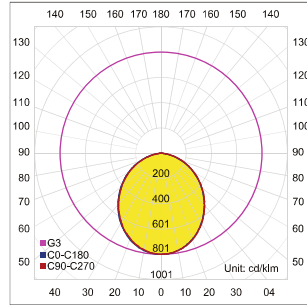

LIT-2830

Fixed recessed downlight with a functional design. Overall diameter of 220mm with a built-in depth of 53mm it is perfect for false ceiling installations of limited space. Uniform lighting distribution ideal for general applications.

LIT-2830 | Downlights | Recessed

Lumen, maintenance & failure rate	L80/F10 >50,000 hrs
Body material	Aluminium body powder coating
Dimension	H 53mm D 220mm
Colors	White
Diffuser	Opal
Power supply	Electronic Driver

Customizable on request

Dimmable

Color Temperature

*Longer lead time

Code	LED Lumen	Luminaire Lumen	Efficiency	LED Wattage	Color Temperature	Beam Angle
5645731	2600 lm	2125 lm	101.6lm/w	20.9W	3000k	120°
5645732	2780 lm	2275 lm	108.8lm/w	20.9W	4000k	120°