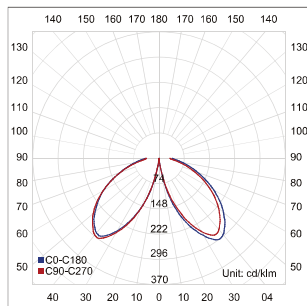

LIT-28300 | Wall lamps | Wall appliques

Lumen, maintenance & failure rate	L70/B50 >54,000 hrs
Body material	Aluminium body powder coating
Dimension	200 x 100 x 135mm
Colors	White / Dark grey
Diffuser	Clear PC
Power supply	Electronic driver
Reflector	White PC

Code	White	Dark grey
X	1	4
Y	2	5

Code	LED lumen	Luminaire lumen	Efficiency	LED wattage	Color temperature	Beam angle
491645X	1272 lm	416 lm	47.8lm/w	8.7W	3000k	Diffuse
491645Y	1344 lm	440 lm	50.5lm/w	8.7W	4000k	Diffuse