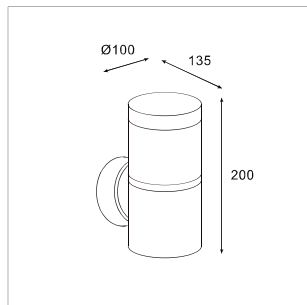

# LIT-28300

Cylindrical shielded wall-mounted luminaire with a white cone diffuser emitting light in 360°. Characterized by a unique design aesthetic, it perfectly adapts to any outdoor architecture creating soft ambient lighting.

LIT-28300 | Wall lamps | Wall appliques

Lumen, maintenance & failure rate	L70/B50 >54,000 hrs
Body material	Aluminium body powder coating
Dimension	200 x 100 x 135mm
Colors	White / Dark grey
Diffuser	Clear PC
Power supply	Electronic driver
Reflector	White PC

Code	White	Dark grey
X	1	4
Y	2	5

Code	LED lumen	Luminaire lumen	Efficiency	LED wattage	Color temperature	Beam angle
491645X	1272 lm	416 lm	47.8lm/w	8.7W	3000k	Diffuse
491645Y	1344 lm	440 lm	50.5lm/w	8.7W	4000k	Diffuse