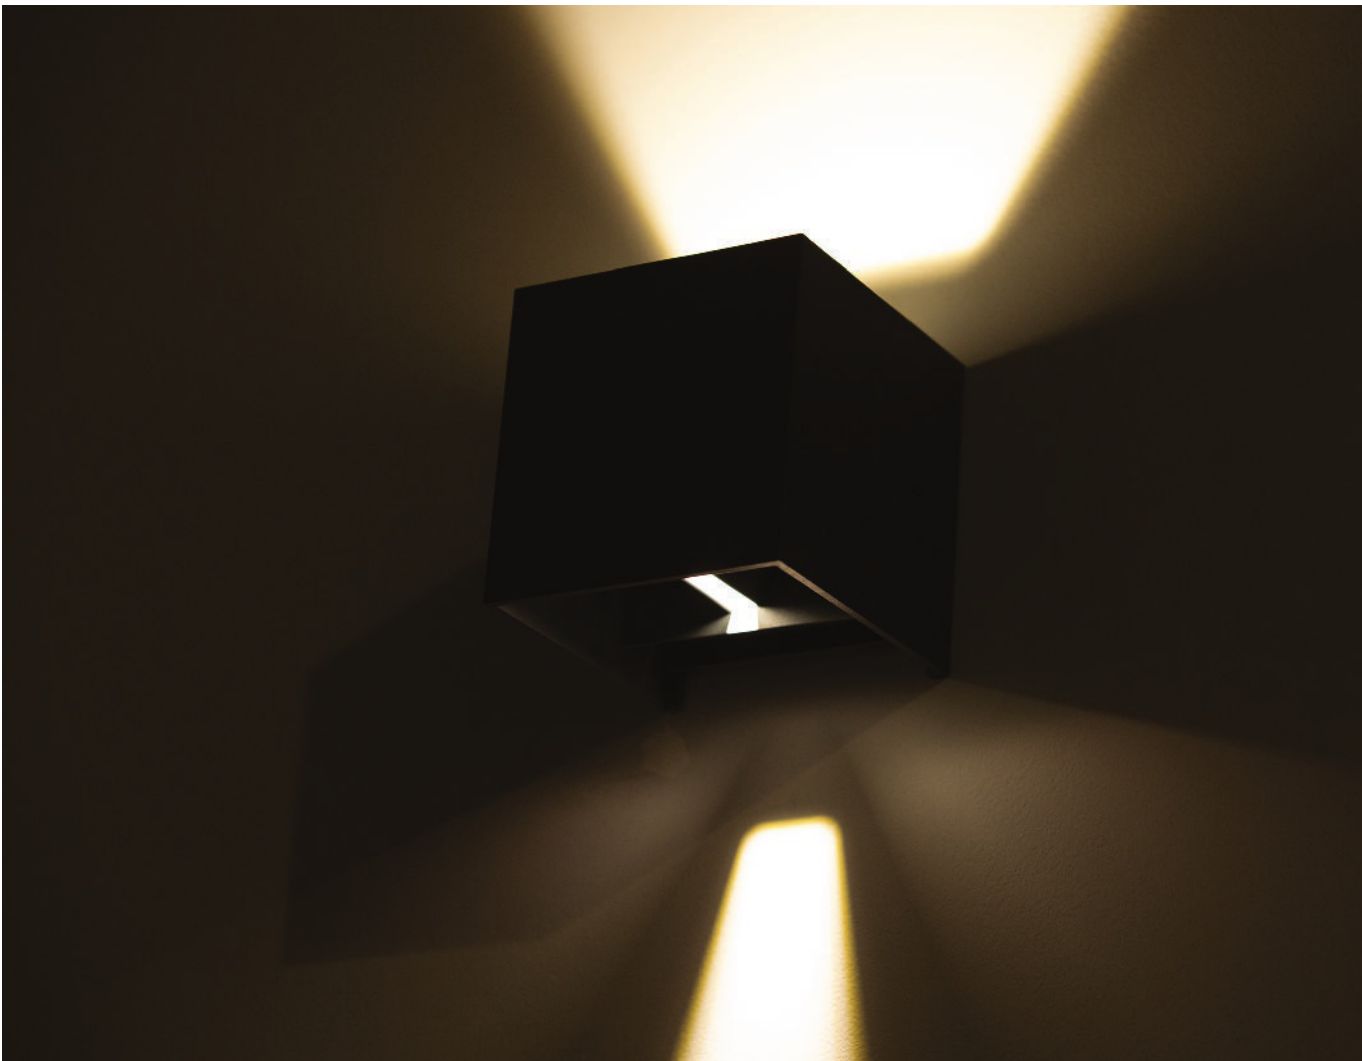

LIT-28400

Cube shaped wall-mounted luminaire with an adjustable light angle, creating a dramatic light cast on the wall with both up and downward accent light. A decorative and versatile element that matches any decor.

LIT-28400 | Wall lamps | Wall appliques

Lumen, maintenance & failure rate	L80/F50 >60,000 hrs
Body material	Aluminium body powder coating
Dimension	100 x 100 x 100mm
Colors	White / Dark grey
Diffuser	Clear PC
Power supply	Electronic driver
Reflector	White aluminium sheet

One direction

Code	LED lumen	Luminaire lumen	Efficiency	LED wattage	Color temperature	Beam angle
490535X	440 lm	220 lm	69.8lm/w	3.15W	3000k	6-95°
490535Y	475 lm	238 lm	69.8lm/w	3.15W	4000k	6-95°

Two direction