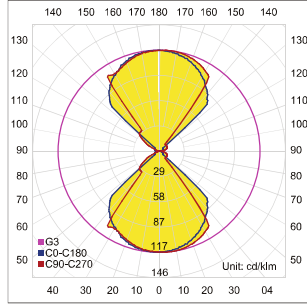

LIT-28400

Cube shaped wall-mounted luminaire with an adjustable light angle, creating a dramatic light cast on the wall with both up and downward accent light. A decorative and versatile element that matches any decor.

LIT-28400 | Wall lamps | Wall appliques

Lumen, maintenance & failure rate	L80/F50 >60,000 hrs
Body material	Aluminium body powder coating
Dimension	100 x 100 x 100mm
Colors	White / Dark grey
Diffuser	Clear PC
Power supply	Electronic driver
Reflector	White aluminium sheet

One direction

Code	LED lumen	Luminaire lumen	Efficiency	LED wattage	Color temperature	Beam angle
490535X	440 lm	220 lm	69.8lm/w	3.15W	3000k	6-95°
490535Y	475 lm	238 lm	69.8lm/w	3.15W	4000k	6-95°

Two direction

Code	LED lumen	Luminaire lumen	Efficiency	LED wattage	Color temperature	Beam angle
491535X	2x 440 lm	2x 220 lm	69.8lm/w	2x 3.15W	3000k	6-95°
491535Y	2x 475 lm	2x 238 lm	69.8lm/w	2x 3.15W	4000k	6-95°

Code	White	Dark grey
X	1	4
Y	2	5