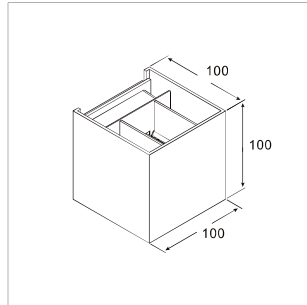

LIT-28400

Cube shaped wall-mounted luminaire with an adjustable light angle, creating a dramatic light cast on the wall with both up and downward accent light. A decorative and versatile element that matches any decor.

LIT-28400 | Wall lamps | Wall appliques

Lumen, maintenance & failure rate	L80/F50 >60,000 hrs
Body material	Aluminium body powder coating
Dimension	100 x 100 x 100mm
Colors	White / Dark grey
Diffuser	Clear PC
Power supply	Electronic driver
Reflector	White aluminium sheet