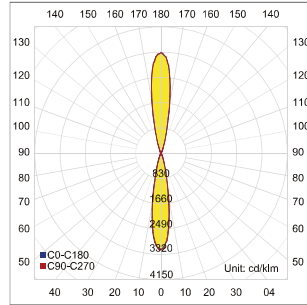

LIT-28600 | Wall lamps | Wall appliques

Lumen, maintenance & failure rate	L90/B10 >80,000 hrs
Body material	Die-cast aluminium body
Dimension	L 201 x D 100 x W 135mm
Colors	Dark grey
Diffuser	Clear Glass
Power supply	Electronic driver
Reflector	Optical lens

Two direction

Code	LED lumen	Luminaire lumen	Efficiency	LED wattage	Color temperature	Beam angle
5253154	2x1100 lm	2x737 lm	84.7lm/w	2x8.7W	3000k	13°
5253254	2x1100 lm	2x737 lm	84.7lm/w	2x8.7W	3000k	24°
5253354	2x1100 lm	2x737 lm	84.7lm/w	2x8.7W	3000k	38°
5253554	2x1100 lm	2x737 lm	84.7lm/w	2x8.7W	3000k	60°
5253155	2x1125 lm	2x754 lm	84.7lm/w	2x8.7W	4000k	13°
5253255	2x1125 lm	2x754 lm	84.7lm/w	2x8.7W	4000k	24°
5253355	2x1125 lm	2x754 lm	84.7lm/w	2x8.7W	3000k	38°
5253555	2x1125 lm	2x754 lm	84.7lm/w	2x8.7W	4000k	60°

One direction

Code	LED lumen	Luminaire lumen	Efficiency	LED wattage	Color temperature	Beam angle
5223624	1100 lm	737 lm	84.7lm/w	8.7W	3000k	13°
5223724	1100 lm	737 lm	84.7lm/w	8.7W	3000k	24°
5223824	1100 lm	737 lm	84.7lm/w	8.7W	3000k	38°
5223924	1100 lm	737 lm	84.7lm/w	8.7W	3000k	60°
5223625	1388 lm	754 lm	86.6lm/w	8.7W	4000k	13°
5223725	1388 lm	754 lm	86.6lm/w	8.7W	4000k	24°
5223825	1388 lm	754 lm	86.6lm/w	8.7W	3000k	38°
5223925	1388 lm	754 lm	86.6lm/w	8.7W	4000k	60°