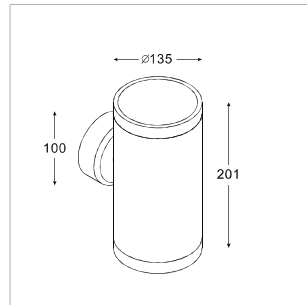

LIT-28600 | Wall lamps | Wall appliques

Lumen, maintenance & failure rate	L90/B10 >80,000 hrs
Body material	Die-cast aluminium body
Dimension	L 201 x D 100 x W 135mm
Colors	Dark grey
Diffuser	Clear Glass
Power supply	Electronic driver
Reflector	Optical lens

Two direction

Code	LED lumen	Luminaire lumen	Efficiency	LED wattage	Color temperature	Beam angle
5253154	2x1100 lm	2x737 lm	84.7lm/w	2x8.7W	3000k	13°
5253254	2x1100 lm	2x737 lm	84.7lm/w	2x8.7W	3000k	24°
5253354	2x1100 lm	2x737 lm	84.7lm/w	2x8.7W	3000k	38°
5253554	2x1100 lm	2x737 lm	84.7lm/w	2x8.7W	3000k	60°
5253155	2x1125 lm	2x754 lm	84.7lm/w	2x8.7W	4000k	13°
5253255	2x1125 lm	2x754 lm	84.7lm/w	2x8.7W	4000k	24°
5253355	2x1125 lm	2x754 lm	84.7lm/w	2x8.7W	3000k	38°
5253555	2x1125 lm	2x754 lm	84.7lm/w	2x8.7W	4000k	60°

One direction

Code	LED lumen	Luminaire lumen	Efficiency	LED wattage	Color temperature	Beam angle
5223624	1100 lm	737 lm	84.7lm/w	8.7W	3000k	13°
5223724	1100 lm	737 lm	84.7lm/w	8.7W	3000k	24°
5223824	1100 lm	737 lm	84.7lm/w	8.7W	3000k	38°
5223924	1100 lm	737 lm	84.7lm/w	8.7W	3000k	60°
5223625	1388 lm	754 lm	86.6lm/w	8.7W	4000k	13°
5223725	1388 lm	754 lm	86.6lm/w	8.7W	4000k	24°
5223825	1388 lm	754 lm	86.6lm/w	8.7W	3000k	38°
5223925	1388 lm	754 lm	86.6lm/w	8.7W	4000k	60°