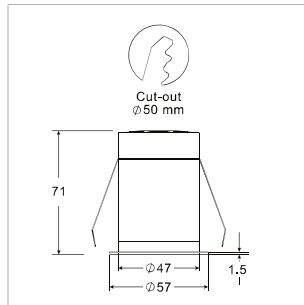

LIT-2900

Fixed deep-recessed round spotlight with a sophisticated, elegant design. With a black anti-glare reflector for high visual comfort, subtly places the focus on the light itself. Overall diameter of 57mm.

LIT-2900 | Éclat | Spotlight | Recessed

H(m)	Diameter(m)	(lx)
1.0	0.63	1845
2.0	1.26	461
3.0	1.89	205
4.0	2.53	115
5.0	3.16	74

■ C0-C180

Lumen, maintenance & failure rate	L70/B50 >60,000 hrs
Body material	Aluminum body powder coating
Dimension	H 71mm D 57mm
Colors	White
Power supply	Electronic Driver
Reflector	Optical lens / Black reflector