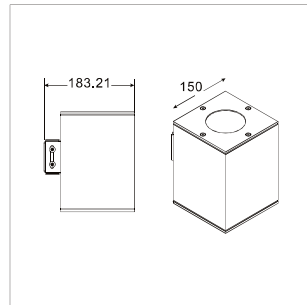

| | |
|-----------------------------------|-------------------------------|
| Lumen, maintenance & failure rate | L90/B50 >70,000 hrs |
| Body material | Aluminium body powder coating |
| Dimension | 150 x 150 x 202mm |
| Colors | Dark grey |
| Diffuser | Glass |
| Power supply | Electronic driver |
| Reflector | Optical lens |