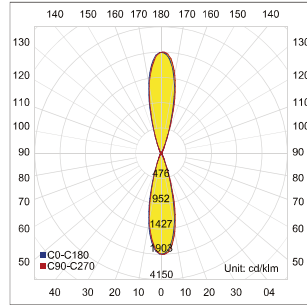

Cuboid wall-mounted luminaire with a single or double light emission option. Simple and minimal design that complements any décor by providing a wash of illumination to a contemporary outdoor façade.

LIT-29100 | Wall lamps | Wall appliques

| | |
|-----------------------------------|-------------------------------|
| Lumen, maintenance & failure rate | L90/B50 >70,000 hrs |
| Body material | Aluminium body powder coating |
| Dimension | 150 x 150 x 202mm |
| Colors | Dark grey |
| Diffuser | Glass |
| Power supply | Electronic driver |
| Reflector | Optical lens |

| Code | LED lumen | Luminaire lumen | Efficiency | LED wattage | Color temperature | Beam angle |
|---------|-----------|-----------------|------------|-------------|-------------------|------------|
| 3701244 | 2x2700 lm | 2x1992 lm | 116.3lm/w | 2x17.5W | 3000k | 15° |
| 3701245 | 2x2851 lm | 2x2103 lm | 116.3lm/w | 2x17.5W | 4000k | 15° |
| 3703244 | 2x2700 lm | 2x1992 lm | 111.2lm/w | 2x17.5W | 3000k | 24° |
| 3703245 | 2x2851 lm | 2x2103 lm | 111.2lm/w | 2x17.5W | 4000k | 24° |
| 3705244 | 2x2700 lm | 2x1992 lm | 106.9lm/w | 2x17.5W | 3000k | 38° |
| 3705245 | 2x2851 lm | 2x2103 lm | 106.9lm/w | 2x17.5W | 4000k | 38° |
| 3707244 | 2x2700 lm | 2x1992 lm | 98.6lm/w | 2x17.5W | 3000k | 60° |
| 3707245 | 2x2851 lm | 2x2103 lm | 98.6lm/w | 2x17.5W | 4000k | 60° |