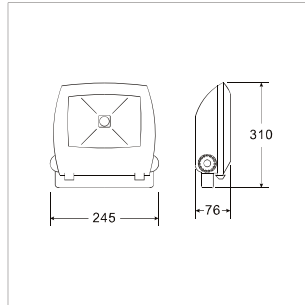

## LIT-37100 | Flood lighting

Lumen, maintenance & failure rate	L90/B10 >80,000 hrs
Dimension	310 x 245 x 76mm
Colors	Grey
Diffuser	Tempered Glass
Power supply	Electronic Driver
Replacing model	LIT-Flood 75