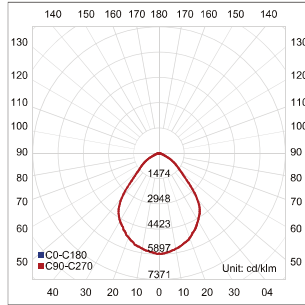

# LIT-37100

High-performance floodlight using high efficiency LED chips with high thermal conductivity, low luminous decay, and pure light color used for multiple outdoor applications. The smallest solution within this range.

## LIT-37100 | Flood lighting

Lumen, maintenance & failure rate	L90/B10 >80,000 hrs
Dimension	310 x 245 x 76mm
Colors	Grey
Diffuser	Tempered Glass
Power supply	Electronic Driver
Replacing model	LIT-Flood 75

Code	LED lumen	Luminaire lumen	Efficiency	LED wattage	Color temperature	Beam angle
4525167	7383 lm	5782 lm	116.3lm/w	49.7W	3000k	Wide beam
4525168	7774 lm	6087 lm	122.5lm/w	49.7W	4000k	Wide beam