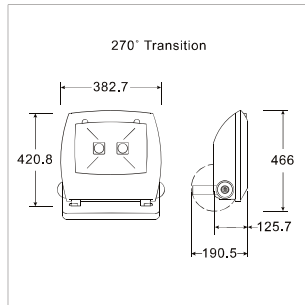

## LIT-37200 | Flood lighting

Lumen, maintenance & failure rate	L90/B10 >80,000 hrs
Dimension	420 x 382 x 125mm
Colors	Grey
Diffuser	Tempered Glass
Power supply	Electronic Driver
Replacing model	LIT-Flood 150

Code	LED lumen	Luminaire lumen	Efficiency	LED wattage	Color temperature	Beam angle
4555167	14766 lm	11282 lm	113.5lm/w	99.4W	3000k	Wide beam
4555168	15548 lm	11800 lm	119.5lm/w	99.4W	4000k	Wide beam