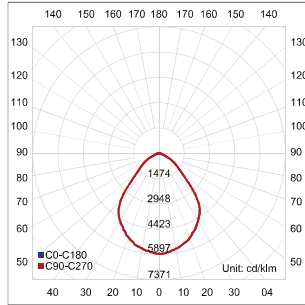

# LIT-37200

High-performance floodlight using high efficiency LED chips with high thermal conductivity, low luminous decay, and pure light color used for multiple outdoor applications. The largest solution within this range.

## LIT-37200 | Flood lighting

Lumen, maintenance & failure rate	L90/B10 >80,000 hrs
Dimension	420 x 382 x 125mm
Colors	Grey
Diffuser	Tempered Glass
Power supply	Electronic Driver
Replacing model	LIT-Flood 150

Code	LED lumen	Luminaire lumen	Efficiency	LED wattage	Color temperature	Beam angle
4555167	14766 lm	11282 lm	113.5lm/w	99.4W	3000k	Wide beam
4555168	15548 lm	11800 lm	119.5lm/w	99.4W	4000k	Wide beam