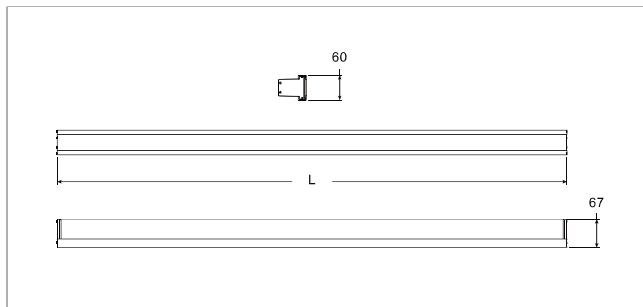

H(m)	Diameter(m)	(lx)
1.0	0.37	14433
2.0	0.73	3608
3.0	1.10	1604
4.0	1.47	902
5.0	1.83	577

■ Co-C180

Lumen, maintenance & failure rate	L70/B50 >54,000 hrs
Body material	Extruded Aluminium
Dimension	L x 93 x 110mm
Colors	Dark greyt
Diffuser	Clear glass
Power supply	Electronic Driver
Reflector	Optical lens 15°
Mounting	Recessed mounted

In & Out input cable options

Code	LED lumen	Luminaire lumen	Efficiency	LED wattage	Color temperature	Length
4330305	1547 lm	1160 lm	120.8lm/w	9.6W	3000k	357mm
4331305	3094 lm	2320 lm	120.8lm/w	19.2W	3000k	657mm
4332305	4641 lm	3480 lm	120.8lm/w	28.8W	3000k	957mm
4333305	6188 lm	4640 lm	120.8lm/w	38.4W	3000k	1257mm
4330306	1547 lm	1160 lm	120.8lm/w	9.6W	4000k	357mm
4331306	3094 lm	2320 lm	120.8lm/w	19.2W	4000k	657mm
4332306	4641 lm	3480 lm	120.8lm/w	28.8W	4000k	957mm
4333306	6188 lm	4640 lm	120.8lm/w	38.4W	4000k	1257mm

H(m)	Diameter(m)	(lx)
1.0	0.37	14433
2.0	0.73	3608
3.0	1.10	1604
4.0	1.47	902
5.0	1.83	577

■ C0-C180

Lumen, maintenance & failure rate	L70/B50 >54,000 hrs
Body material	Extruded Aluminium
Dimension	L x 60 x 67mm
Colors	Dark grey
Diffuser	Clear glass
Power supply	Electronic Driver
Reflector	Optical lens 15°
Mounting	Surface mounted