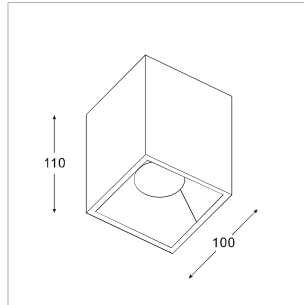

LIT-4200

Ceiling-mounted square downlight featuring a minimal design. The low lumen range provides the perfect solution for a more subtle illumination. Ideal for projects with challenging ceiling applications (e.g. concrete, no void).

LIT-4200 | Ceiling Luminaires | Mounted

| H(m) | Diameter(m) | (lx) |
|------|-------------|------|
| 1.0 | 0.60 | 4678 |
| 2.0 | 1.20 | 1169 |
| 3.0 | 1.80 | 520 |
| 4.0 | 2.40 | 292 |
| 5.0 | 3.00 | 187 |

■ C0-C180

| | |
|-----------------------------------|-------------------------------|
| Lumen, maintenance & failure rate | L90/B10 >80,000 hrs |
| Body material | Aluminium body powder coating |
| Dimension | 100 x 100 x 110mm |
| Colors | White |
| Diffuser | Clear PC |
| Power supply | Electronic Driver |
| Reflector | High purity aluminium |