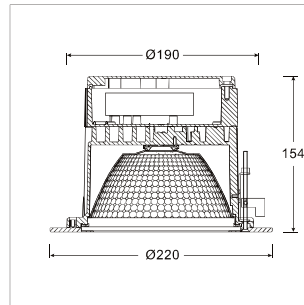

## LIT-46100 | Outdoor Downlights | Recessed

H(m)	Diameter(m)	(lx)
1.0	0.49	7012
2.0	0.97	1753
3.0	1.46	779
4.0	1.94	438
5.0	2.43	280

■ C0-C180

Lumen, maintenance & failure rate	L90/B10 >70,000 hrs
Body material	Die-cast aluminum body with stainless steel frame
Dimension	H 154mm D 220mm
Colors	Stainless steel
Diffuser	Clear glass
Power supply	Electronic Driver
Reflector	High purity aluminum