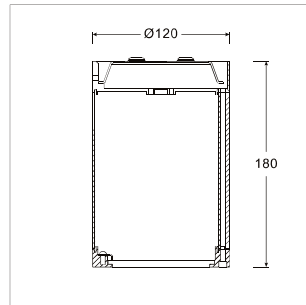

LIT-46200

Surface-mounted cylindrical downlight with a modern compact design, blended with a robust exterior for a bold finish to handle harsh climates.

LIT-46200 | Outdoor Downlights | Surface

H(m)	Diameter(m)	(lx)
1.0	0.47	3427
2.0	0.94	857
3.0	1.41	381
4.0	1.89	214
5.0	2.36	137

■ C0-C180

Lumen, maintenance & failure rate	L90/B10 >80,000 hrs
Body material	Aluminium body powder coating
Dimension	H 180mm D 120mm
Colors	Dark grey
Diffuser	Clear glass
Power supply	Electronic Driver
Reflector	High purity aluminum