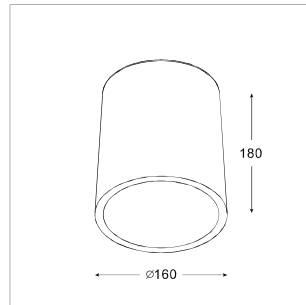

## LIT-46400 | Outdoor Downlights | Surface

H(m)	Diameter(m)	(lx)
1.0	0.79	4029
2.0	1.59	1007
3.0	2.38	448
4.0	3.17	252
5.0	3.97	161

■ C0-C180

Lumen, maintenance & failure rate	L90/B10 >70,000 hrs
Body material	Aluminum body powder coating
Dimension	H 180mm D 160mm
Colors	Check color index
Diffuser	Clear glass
Power supply	Electronic Driver
Reflector	High purity aluminum

### Customizable on request

\*Longer lead time

Code	LED lumen	Luminaire lumen	Efficiency	LED wattage	Color temperature	Beam angle
550384X	3588 lm	2175 lm	85.9lm/w	25.3W	3000k	45°
550364X	4617 lm	2800 lm	93.5lm/w	31.8W	3000k	45°
550384Y	3788 lm	2297 lm	90.8lm/w	25.3W	4000k	45°
550364Y	4848 lm	2940 lm	92.4lm/w	31.8W	4000k	45°

## LIT-46400 | Outdoor Downlights | Surface

H(m)	Diameter(m)	(lx)
1.0	0.79	4029
2.0	1.59	1007
3.0	2.38	448
4.0	3.17	252
5.0	3.97	161

■ C0-C180

Lumen, maintenance & failure rate	L90/B10 >80,000 hrs
Body material	Aluminum body powder coating
Dimension	H 156mm D 123mm
Colors	Dark grey
Diffuser	Clear glass
Power supply	Electronic Driver
Reflector	High purity aluminum

Customizable on request

Color

Temperature

>90  
CRI

\*Longer lead time

Code	LED lumen	Luminaire lumen	Efficiency	LED wattage	Color temperature	Beam angle
550614X	971 lm	619 lm	98.3lm/w	6.3W	3000k	45°
550624X	1316 lm	840 lm	93.3lm/w	9.0W	3000k	45°
550634X	1745 lm	1112 lm	85.5lm/w	13.0W	3000k	45°
550614Y	1024 lm	653 lm	103.6lm/w	6.3W	4000k	45°
550624Y	1388 lm	885 lm	98.3lm/w	9.0W	4000k	45°
550634Y	1840 lm	1173 lm	90.2lm/w	13.0W	4000k	45°
550644X	2700 lm	1735 lm	99.1lm/w	17.5W	3000k	45°
550644Y	2851 lm	1835 lm	104.8lm/w	17.5W	4000k	45°