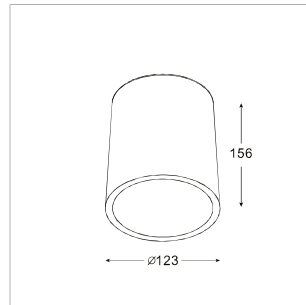

## LIT-46400 | Outdoor Downlights | Surface

H(m)	Diameter(m)	(lx)
1.0	0.79	4029
2.0	1.59	1007
3.0	2.38	448
4.0	3.17	252
5.0	3.97	161

■ C0-C180

Lumen, maintenance & failure rate	L90/B10 >70,000 hrs
Body material	Aluminum body powder coating
Dimension	H 180mm D 160mm
Colors	Check color index
Diffuser	Clear glass
Power supply	Electronic Driver
Reflector	High purity aluminum

### Customizable on request

\*Longer lead time

Code	LED lumen	Luminaire lumen	Efficiency	LED wattage	Color temperature	Beam angle
550384X	3588 lm	2175 lm	85.9lm/w	25.3W	3000k	45°
550364X	4617 lm	2800 lm	93.5lm/w	31.8W	3000k	45°
550384Y	3788 lm	2297 lm	90.8lm/w	25.3W	4000k	45°
550364Y	4848 lm	2940 lm	92.4lm/w	31.8W	4000k	45°

## LIT-46400 | Outdoor Downlights | Surface

H(m)	Diameter(m)	(lx)
1.0	0.79	4029
2.0	1.59	1007
3.0	2.38	448
4.0	3.17	252
5.0	3.97	161

■ C0-C180

Lumen, maintenance & failure rate	L90/B10 >80,000 hrs
Body material	Aluminum body powder coating
Dimension	H 156mm D 123mm
Colors	Dark grey
Diffuser	Clear glass
Power supply	Electronic Driver
Reflector	High purity aluminum

Customizable on request

Color

Temperature

>90  
CRI

\*Longer lead time

Code	LED lumen	Luminaire lumen	Efficiency	LED wattage	Color temperature	Beam angle
550614X	971 lm	619 lm	98.3lm/w	6.3W	3000k	45°
550624X	1316 lm	840 lm	93.3lm/w	9.0W	3000k	45°
550634X	1745 lm	1112 lm	85.5lm/w	13.0W	3000k	45°
550614Y	1024 lm	653 lm	103.6lm/w	6.3W	4000k	45°
550624Y	1388 lm	885 lm	98.3lm/w	9.0W	4000k	45°
550634Y	1840 lm	1173 lm	90.2lm/w	13.0W	4000k	45°
550644X	2700 lm	1735 lm	99.1lm/w	17.5W	3000k	45°
550644Y	2851 lm	1835 lm	104.8lm/w	17.5W	4000k	45°