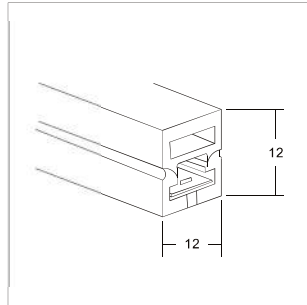

Lifetime	50,000hrs
Body material	Polyurethane and features a white finish
Dimension	5000 x 12 x 12mm
Color	White
Power supply	External 24V DC driver

Customizable on request

*Longer lead time

Code	LED lumen	Luminaire lumen	Efficiency	LED wattage	Color temperature	Voltage
0911215	400 lm/m	250 lm/m	50lm/w	5w/m	2700-2900k	24V
0911225	400 lm/m	250 lm/m	50lm/w	5w/m	3900-4100k	24V
0912215	800 lm/m	505 lm/m	50.5lm/w	10w/m	2700-2900k	24V
0912225	800 lm/m	505 lm/m	50.5lm/w	10w/m	3900-4100k	24V

Lifetime	50,000hrs
Body material	Polyurethane and features a white finish
Dimension	5000 x 12 x 12mm
Color	White
Power supply	External 24V DC driver

Customizable on request

*Longer lead time

Code	LED lumen	Luminaire lumen	Efficiency	LED wattage	Color temperature	Voltage
0911215T	400 lm/m	250 lm/m	50lm/w	5w/m	2700-2900k	24V
0911225T	400 lm/m	250 lm/m	50lm/w	5w/m	3900-4100k	24V
0912215T	800 lm/m	505 lm/m	50.5lm/w	10w/m	2700-2900k	24V
0912225T	800 lm/m	505 lm/m	50.5lm/w	10w/m	3900-4100k	24V