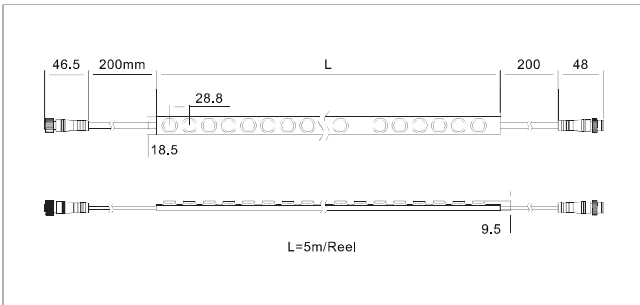

LIT-49200 | Outdoor flexible LED | Top/Side bend

Body material	Polyurethane resistance to UV
Dimension	5000 x 18.5 x 9.5mm
Diffuser	Optical lens 60°
Power supply	Constant voltage 24V DC

Customizable on request

*Longer lead time

Code	Strip lumen	Efficiency	LED wattage	Color temperature	Voltage
0884455	1644 lm/m	91.3 lm/m	18.0lm/w	Warm	24V
0884475	1900 lm/m	105.5 lm/m	18.0lm/w	Cool	24V

Accessories for Outdoor Flexible LED

Code	Description	
0315016	1 Bag= 1x30cm PU cable male connector + 1x30cm PU cable with female connector	

Code	Description	
0315017	1 Bag= T shape 20cm PU cable with male connector + female connector	