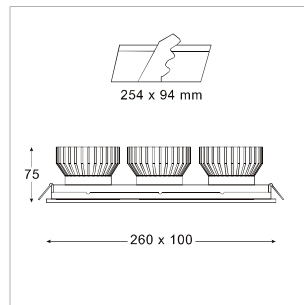

# LIT-5230

Triple module adjustable recessed spotlight. Pivot angle of up to 15° for precise lighting. The compact size and lower lumen range provides a more subtle illumination. Overall dimensions of 260x100mm.

## LIT-5230 | Rectangular spotlight | Recessed

H(m)	Diameter(m)	(lx)
1.0	0.68	4938
2.0	1.35	1235
3.0	2.03	549
4.0	2.71	309
5.0	3.38	198

■ C0-C180

Lumen, maintenance & failure rate	L90/B10 >80,000 hrs
Body material	Aluminum body powder coating
Dimension	260 x 100 x 75mm
Colors	White
Diffuser	Clear Glass
Power supply	Electronic Driver
Reflector	High purity aluminum