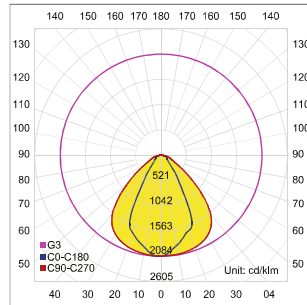

LIT-7100 | Industrial Luminaires | Lens

Lumen, maintenance & failure rate	L80/F10 >72,000 hrs
Body material	White painted steel sheet
Dimension	580 x 80 x 60mm / 1140 x 80 x 60mm
Colors	White
Diffuser	Optical lens
Power supply	Electronic Driver

Code	LED Lumen	Luminaire Lumen	Efficiency	LED Wattage	Color Temperature	Length
7211451	2430 lm	1880 lm	117.5lm/w	16W	3000k	580mm
7211452	2560 lm	1980 lm	123.7lm/w	16W	4000k	580mm
7213451	4860 lm	3760 lm	117.5lm/w	32W	3000k	1140mm
7213452	5120 lm	3960 lm	123.7lm/w	32W	4000k	1140mm

LIT-7100 | Industrial Luminaires | Opal

Lumen, maintenance & failure rate	L80/F10 >72,000 hrs
Body material	White painted steel sheet
Dimension	580 x 80 x 82mm / 1140 x 80 x 82mm
Colors	White
Diffuser	Opal
Power supply	Electronic Driver

Code	LED Lumen	Luminaire Lumen	Efficiency	LED Wattage	Color Temperature	Length
7221451	2430 lm	1590 lm	99.3lm/w	16W	3000k	580mm
7221452	2560 lm	1675 lm	104.6lm/w	16W	4000k	580mm
7223451	4860 lm	3180 lm	99.3lm/w	32W	3000k	1140mm
7223452	5120 lm	3350 lm	104.6lm/w	32W	4000k	1140mm