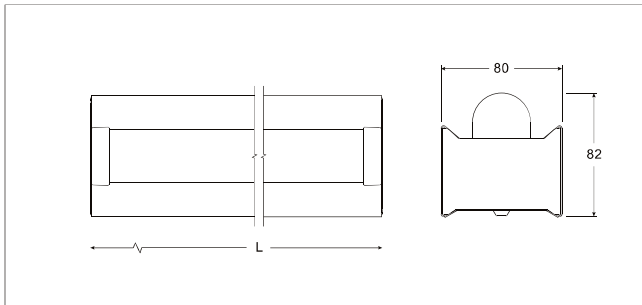

LIT-7100 | Industrial Luminaires | Lens

Lumen, maintenance & failure rate	L80/F10 >72,000 hrs
Body material	White painted steel sheet
Dimension	580 x 80 x 60mm / 1140 x 80 x 60mm
Colors	White
Diffuser	Optical lens
Power supply	Electronic Driver

LIT-7100 | Industrial Luminaires | Opal

Lumen, maintenance & failure rate	L80/F10 >72,000 hrs
Body material	White painted steel sheet
Dimension	580 x 80 x 82mm / 1140 x 80 x 82mm
Colors	White
Diffuser	Opal
Power supply	Electronic Driver