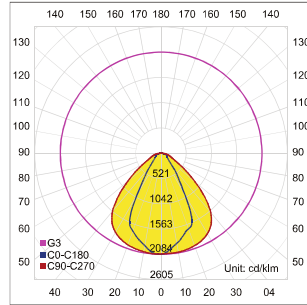

LIT-7100 | Industrial Luminaires | Lens

Lumen, maintenance & failure rate	L80/F10 >72,000 hrs
Body material	White painted steel sheet
Dimension	580 x 80 x 60mm / 1140 x 80 x 60mm
Colors	White
Diffuser	Optical lens
Power supply	Electronic Driver

Code	LED Lumen	Luminaire Lumen	Efficiency	LED Wattage	Color Temperature	Length
7211451	2430 lm	1880 lm	117.5lm/w	16W	3000k	580mm
7211452	2560 lm	1980 lm	123.7lm/w	16W	4000k	580mm
7213451	4860 lm	3760 lm	117.5lm/w	32W	3000k	1140mm
7213452	5120 lm	3960 lm	123.7lm/w	32W	4000k	1140mm

LIT-7100 | Industrial Luminaires | Opal

Lumen, maintenance & failure rate	L80/F10 >72,000 hrs
Body material	White painted steel sheet
Dimension	580 x 80 x 82mm / 1140 x 80 x 82mm
Colors	White
Diffuser	Opal
Power supply	Electronic Driver

Code	LED Lumen	Luminaire Lumen	Efficiency	LED Wattage	Color Temperature	Length
7221451	2430 lm	1590 lm	99.3lm/w	16W	3000k	580mm
7221452	2560 lm	1675 lm	104.6lm/w	16W	4000k	580mm
7223451	4860 lm	3180 lm	99.3lm/w	32W	3000k	1140mm
7223452	5120 lm	3350 lm	104.6lm/w	32W	4000k	1140mm