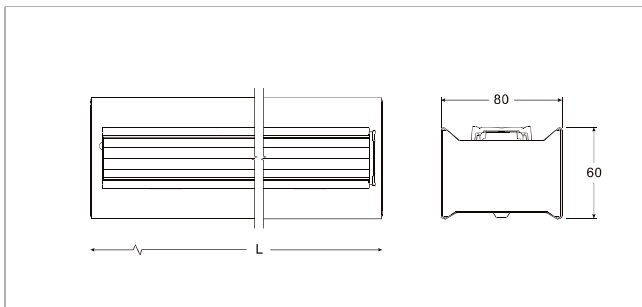

LIT-7100

Linear batten luminaire with a customizable optical diffuser that can be connected seamlessly in a continuous row. Surface-mounted or suspended, quick and easy to install providing a flexible solution for several applications.

LIT-7100 | Industrial Luminaires | Lens

Lumen, maintenance & failure rate	L80/F10 >72,000 hrs
Body material	White painted steel sheet
Dimension	580 x 80 x 60mm / 1140 x 80 x 60mm
Colors	White
Diffuser	Optical lens
Power supply	Electronic Driver

LIT-7100 | Industrial Luminaires | Opal

Lumen, maintenance & failure rate	L80/F10 >72,000 hrs
Body material	White painted steel sheet
Dimension	580 x 80 x 82mm / 1140 x 80 x 82mm
Colors	White
Diffuser	Opal
Power supply	Electronic Driver