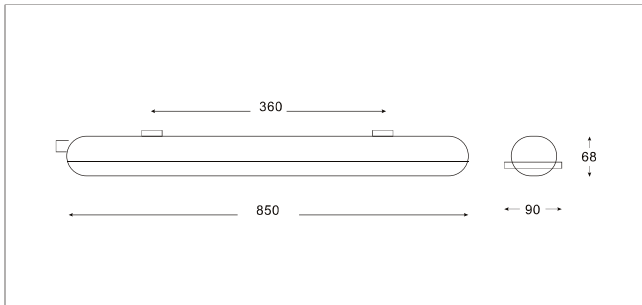

LIT-7200

Compact IP65 waterproof batten luminaire that can be surface-mounted or suspended. Designed for intensive use in challenging conditions. A reliable, durable, and highly efficient solution for commercial and industrial applications.

LIT-7200 | Industrial Luminaires | Mounted

Lumen, maintenance & failure rate	L70/B50 >54,000 hrs
Body material	Made of Polycarbonate
Dimension	607 x 91 x 78mm
Colors	Light Grey
Diffuser	Polycarbonate white diffuser
Power supply	Electronic Driver
Replacing module	LIT-PRO 60

Customizable on request

*Longer lead time

Code	LED Lumen	Luminaire Lumen	Efficiency	LED Wattage	Color Temperature	Beam Angle
7717412	2246 lm	1925 lm	118.1lm/w	16.3W	4000k	Diffuser
7717413	2246 lm	1925 lm	118.1lm/w	16.3W	6500k	Diffuser