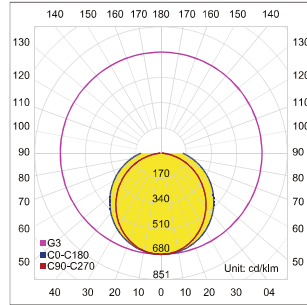

LIT-7200 | Industrial Luminaires | Mounted

Lumen, maintenance & failure rate	L70/B50 >54,000 hrs
Body material	Made of Polycarbonate
Dimension	607 x 91 x 78mm
Colors	Light Grey
Diffuser	Polycarbonate white diffuser
Power supply	Electronic Driver
Replacing module	LIT-PRO 60

Customizable on request

*Longer lead time

Code	LED Lumen	Luminaire Lumen	Efficiency	LED Wattage	Color Temperature	Beam Angle
7717412	2246 lm	1925 lm	118.1lm/w	16.3W	4000k	Diffuser
7717413	2246 lm	1925 lm	118.1lm/w	16.3W	6500k	Diffuser