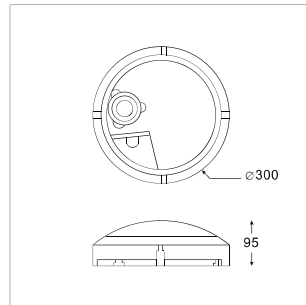

LIT-7220

IP65 waterproof round luminaire that can be surface-mounted or suspended. Designed for intensive use in challenging conditions. Featuring remarkably high efficiency, a durable solution for several applications.

LIT-7220 | Industrial Luminaires | Mounted

Lumen, maintenance & failure rate	L70/B10 >60,000 hrs
Body material	Made of Polycarbonate
Dimension	H 95mm D 300mm
Colors	White
Diffuser	Polycarbonate white diffuser
Power supply	Electronic Driver
Replacing model	LIT-R30