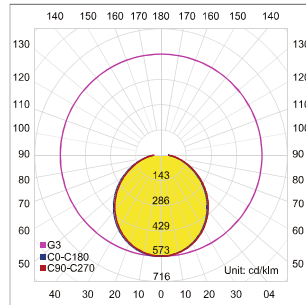

LIT-7220 | Industrial Luminaires | Mounted

Lumen, maintenance & failure rate	L70/B10 >60,000 hrs
Body material	Made of Polycarbonate
Dimension	H 95mm D 300mm
Colors	White
Diffuser	Polycarbonate white diffuser
Power supply	Electronic Driver
Replacing model	LIT-R30

Customizable on request

Dimmable

Color Temperature

Emergency

*Longer lead time

Code	LED Lumen	Luminaire Lumen	Efficiency	LED Wattage	Color Temperature	Beam Angle
5504481	2114 lm	1824 lm	121.6lm/w	15W	3000k	Diffuse
5504482	2114 lm	1824 lm	121.6lm/w	15W	4000k	Diffuse