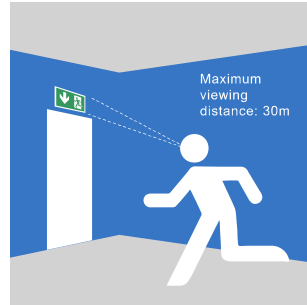

LIT-8100

Emergency exit light designed to guide people to safety. Featuring bright highly visible LED lights automatically turned on in the event of a power failure.

LIT-8100 | Exit Sign

Lumen, maintenance & failure rate	L70/B50 >60,000 hrs
Body material	Aluminium body
Dimension	300 x 220 x 60mm
Battery type	LiFePo4, 3.2V, 4.5Ah
Power supply	Electronic Driver

Code	Emergency Time	Charging Time	Output Power (mains operation)	Output Power (Em. operation)	Mounting	Viewing Distance
5101132	3hrs	24hrs	2.1W	2.1W	Ceiling	30m
5102132	3hrs	24hrs	2.1W	2.1W	Wall (Horizontal)	30m
5105132	3hrs	24hrs	2.1W	2.1W	Wall (Vertical)	30m
5104132	3hrs	24hrs	2.1W	2.1W	Suspended	30m
5103132	3hrs	24hrs	2.1W	2.1W	Recessed	30m

Legends

Code	Description	Dimensions		
0316018	Pictogram ISO Left/Right 30 mm	288x165mm		

Code	Description	Dimensions		
0316019	Pictogram ISO Down/Blank 30mm	288x165mm		

Code	Description	Dimensions		
0316020	Pictogram ISO Down/Down 30 mm	288x165mm		