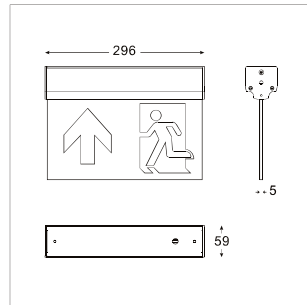

LIT-8100

Emergency exit light designed to guide people to safety. Featuring bright highly visible LED lights automatically turned on in the event of a power failure.

LIT-8100 | Exit Sign

Lumen, maintenance & failure rate	L70/B50 >60,000 hrs
Body material	Aluminium body
Dimension	300 x 220 x 60mm
Battery type	LiFePo4, 3.2V, 4.5Ah
Power supply	Electronic Driver

Code	Emergency Time	Charging Time	Output Power (mains operation)	Output Power (Em. operation)	Mounting	Viewing Distance
5101132	3hrs	24hrs	2.1W	2.1W	Ceiling	30m
5102132	3hrs	24hrs	2.1W	2.1W	Wall (Horizontal)	30m
5105132	3hrs	24hrs	2.1W	2.1W	Wall (Vertical)	30m
5104132	3hrs	24hrs	2.1W	2.1W	Suspended	30m
5103132	3hrs	24hrs	2.1W	2.1W	Recessed	30m

Legends

Code	Description	Dimensions		
0316018	Pictogram ISO Left/Right 30 mm	288x165mm		

Code	Description	Dimensions		
0316019	Pictogram ISO Down/Blank 30mm	288x165mm		

Code	Description	Dimensions		
0316020	Pictogram ISO Down/Down 30 mm	288x165mm		

Code	Description	Dimensions		
0316021	Pictogram ISO Up/Blank 30 mm	288x165mm		

Code	Description	Dimensions		
0316022	Pictogram ISO Up/Up 30 mm	288x165mm	