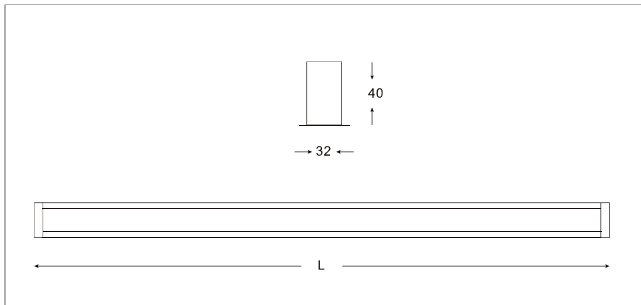

# LIT-SYS L20R

Ultra slim recessed linear system with trim. A modern lighting solution for architectural spaces. Used continuously-mounted or as a stand-alone luminaire, it can be installed to create different geometric shapes.

## LIT-SYS L20R | Linear Systems | Recessed

Lumen, maintenance & failure rate	L80/F10 >72,000 hrs
Body material	Extruded Aluminum
Dimension	H 40mm W 32mm
Colors	Check colors index
Diffuser	Opal
Power supply	Electronic Driver
Mounting	Recessed mounting

### Customizable on request

\*Longer lead time

Code	LED Lumen	Luminaire Lumen	Efficiency	LED Wattage	Color Temperature	Length
726125X	2076 lm	1105 lm	94.4lm/w	11.7W	3000k	580mm
726121X	2890 lm	1540 lm	90.0lm/w	17.1W	3000k	580mm
726225X	3114 lm	1660 lm	94.3lm/w	17.6W	3000k	860mm
726221X	4340 lm	2310 lm	90.2lm/w	25.6W	3000k	860mm
726325X	4152 lm	2210 lm	94.4lm/w	23.4W	3000k	1140mm
726321X	5780 lm	3080 lm	90.0lm/w	34.2W	3000k	1140mm
726425X	5190 lm	2765 lm	94.3lm/w	29.3W	3000k	1420mm
726423X	7230 lm	3850 lm	90.1lm/w	42.7W	3000k	1420mm
726125Y	2183 lm	1165 lm	99.5lm/w	11.7W	4000k	580mm
726121Y	3040 lm	1620 lm	94.7lm/w	17.1W	4000k	580mm
726225Y	3274 lm	1745 lm	99.1lm/w	17.6W	4000k	860mm
726221Y	4560 lm	2430 lm	94.9lm/w	25.6W	4000k	860mm
726325Y	4366 lm	2325 lm	99.3lm/w	23.4W	4000k	1140mm
726321Y	6080 lm	3240 lm	94.7lm/w	34.2W	4000k	1140mm
726425Y	5457 lm	2905 lm	99.1lm/w	29.3W	4000k	1420mm
726423Y	7600 lm	4050 lm	94.8lm/w	42.7W	4000k	1420mm