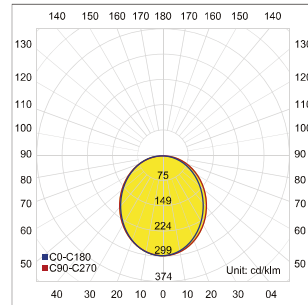

## LIT-SYS L20R | Linear Systems | Recessed

Lumen, maintenance & failure rate	L80/F10 >72,000 hrs
Body material	Extruded Aluminum
Dimension	H 40mm W 32mm
Colors	Check colors index
Diffuser	Opal
Power supply	Electronic Driver
Mounting	Recessed mounting

### Customizable on request

\*Longer lead time

Code	LED Lumen	Luminaire Lumen	Efficiency	LED Wattage	Color Temperature	Length
726125X	2076 lm	1105 lm	94.4lm/w	11.7W	3000k	580mm
726121X	2890 lm	1540 lm	90.0lm/w	17.1W	3000k	580mm
726225X	3114 lm	1660 lm	94.3lm/w	17.6W	3000k	860mm
726221X	4340 lm	2310 lm	90.2lm/w	25.6W	3000k	860mm
726325X	4152 lm	2210 lm	94.4lm/w	23.4W	3000k	1140mm
726321X	5780 lm	3080 lm	90.0lm/w	34.2W	3000k	1140mm
726425X	5190 lm	2765 lm	94.3lm/w	29.3W	3000k	1420mm
726423X	7230 lm	3850 lm	90.1lm/w	42.7W	3000k	1420mm
726125Y	2183 lm	1165 lm	99.5lm/w	11.7W	4000k	580mm
726121Y	3040 lm	1620 lm	94.7lm/w	17.1W	4000k	580mm
726225Y	3274 lm	1745 lm	99.1lm/w	17.6W	4000k	860mm
726221Y	4560 lm	2430 lm	94.9lm/w	25.6W	4000k	860mm
726325Y	4366 lm	2325 lm	99.3lm/w	23.4W	4000k	1140mm
726321Y	6080 lm	3240 lm	94.7lm/w	34.2W	4000k	1140mm
726425Y	5457 lm	2905 lm	99.1lm/w	29.3W	4000k	1420mm
726423Y	7600 lm	4050 lm	94.8lm/w	42.7W	4000k	1420mm