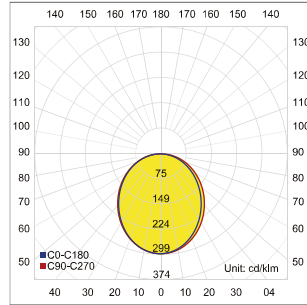

## LIT-SYS L20 | Linear Systems | Suspended

Lumen, maintenance & failure rate	L80/F10 >72,000 hrs
Body material	Aluminum
Dimension	H 40mm W 22mm
Colors	Check colors index
Diffuser	Opal
Power supply	Electronic Driver
Mounting	Suspended mounting

Customizable on request

Dimmable

Custom length

Corner connection

\*Longer lead time

Code	LED Lumen	Luminaire Lumen	Efficiency	LED Wattage	Color Temperature	Length
723125X	2076 lm	1105 lm	94.4lm/w	11.7W	3000k	570mm
723121X	2890 lm	1540 lm	90.0lm/w	17.1W	3000k	570mm
723225X	3114 lm	1660 lm	94.3lm/w	17.6W	3000k	850mm
723221X	4340 lm	2310 lm	90.2lm/w	25.6W	3000k	850mm
723325X	4152 lm	2210 lm	94.4lm/w	23.4W	3000k	1130mm
723321X	5780 lm	3080 lm	90.0lm/w	34.2W	3000k	1130mm
723425X	5190 lm	2765 lm	94.3lm/w	29.3W	3000k	1410mm
723423X	7230 lm	3850 lm	90.1lm/w	42.7W	3000k	1410mm
723125Y	2183 lm	1165 lm	99.5lm/w	11.7W	4000k	570mm
723121Y	3040 lm	1620 lm	94.7lm/w	17.1W	4000k	570mm
723225Y	3274 lm	1745 lm	99.1lm/w	17.6W	4000k	850mm
723221Y	4560 lm	2430 lm	94.9lm/w	25.6W	4000k	850mm
723325Y	4366 lm	2325 lm	99.3lm/w	23.4W	4000k	1130mm
723321Y	6080 lm	3240 lm	94.7lm/w	34.2W	4000k	1130mm
723425Y	5457 lm	2905 lm	99.1lm/w	29.3W	4000k	1410mm
723423Y	7600 lm	4050 lm	94.8lm/w	42.7W	4000k	1410mm