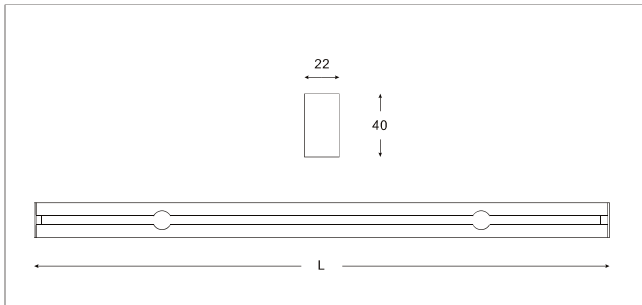

# LIT-SYS L20

Ultra slim linear system with stainless steel suspension. A modern lighting solution for architectural spaces. Used continuously-mounted or as a stand-alone luminaire, it can be installed to create different geometric shapes.

## LIT-SYS L20 | Linear Systems | Suspended

Lumen, maintenance & failure rate	L80/F10 >72,000 hrs
Body material	Aluminum
Dimension	H 40mm W 22mm
Colors	Check colors index
Diffuser	Opal
Power supply	Electronic Driver
Mounting	Suspended mounting

Customizable on request

Dimmable

Custom length

Corner connection

\*Longer lead time

Code	LED Lumen	Luminaire Lumen	Efficiency	LED Wattage	Color Temperature	Length
723125X	2076 lm	1105 lm	94.4lm/w	11.7W	3000k	570mm
723121X	2890 lm	1540 lm	90.0lm/w	17.1W	3000k	570mm
723225X	3114 lm	1660 lm	94.3lm/w	17.6W	3000k	850mm
723221X	4340 lm	2310 lm	90.2lm/w	25.6W	3000k	850mm
723325X	4152 lm	2210 lm	94.4lm/w	23.4W	3000k	1130mm
723321X	5780 lm	3080 lm	90.0lm/w	34.2W	3000k	1130mm
723425X	5190 lm	2765 lm	94.3lm/w	29.3W	3000k	1410mm
723423X	7230 lm	3850 lm	90.1lm/w	42.7W	3000k	1410mm
723125Y	2183 lm	1165 lm	99.5lm/w	11.7W	4000k	570mm
723121Y	3040 lm	1620 lm	94.7lm/w	17.1W	4000k	570mm
723225Y	3274 lm	1745 lm	99.1lm/w	17.6W	4000k	850mm
723221Y	4560 lm	2430 lm	94.9lm/w	25.6W	4000k	850mm
723325Y	4366 lm	2325 lm	99.3lm/w	23.4W	4000k	1130mm
723321Y	6080 lm	3240 lm	94.7lm/w	34.2W	4000k	1130mm
723425Y	5457 lm	2905 lm	99.1lm/w	29.3W	4000k	1410mm
723423Y	7600 lm	4050 lm	94.8lm/w	42.7W	4000k	1410mm