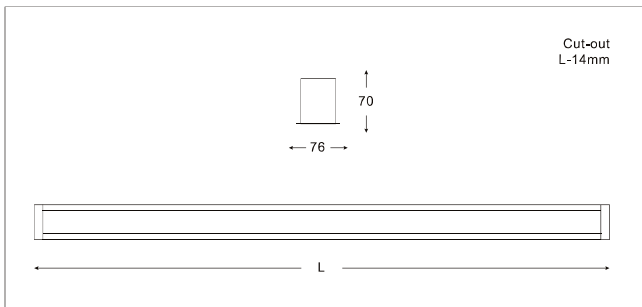

# LIT-SYS L55R

Recessed linear system with trim. A modern lighting solution for architectural spaces. Used continuously-mounted or as a stand-alone luminaire, it can be installed to create different geometric shapes.

## LIT-SYS L55R | Linear Systems | Recessed

Lumen, maintenance & failure rate	L80/F10 >72,000 hrs
Body material	Aluminum
Dimension	H 70mm W 76mm (Cutout L -14mm)
Colors	Check colors index
Diffuser	Opal
Power supply	Electronic Driver
Mounting	Recessed mounting

**Customizable on request**

Dimmable

Custom length

Corner connection

\*Longer lead time

Code	LED Lumen	Luminaire Lumen	Efficiency	LED Wattage	Color Temperature	Length
737125X	1380 lm	870 lm	111.5lm/w	7.8W	3000k	590mm
737121X	1930 lm	1215 lm	106.5lm/w	11.4W	3000k	590mm
737225X	2070 lm	1305 lm	111.5lm/w	11.7W	3000k	870mm
737221X	2895 lm	1825 lm	106.7lm/w	17.1W	3000k	870mm
737325X	2760 lm	1740 lm	111.5lm/w	15.6W	3000k	1150mm
737321X	3860 lm	2435 lm	106.7lm/w	22.8W	3000k	1150mm
737425X	3450 lm	2175 lm	111.5lm/w	19.5W	3000k	1430mm
737423X	4825 lm	3045 lm	106.8lm/w	28.5W	3000k	1430mm
737125Y	1450 lm	915 lm	117.3lm/w	7.8W	4000k	590mm
737121Y	2030 lm	1280 lm	112.2lm/w	11.4W	4000k	590mm
737225Y	2175 lm	1370 lm	117.1lm/w	11.7W	4000k	870mm
737221Y	3040 lm	1915 lm	112.0lm/w	17.1W	4000k	870mm
737325Y	2900 lm	1830 lm	117.3lm/w	15.6W	4000k	1150mm
737321Y	4060 lm	2560 lm	112.2lm/w	22.8W	4000k	1150mm
737425Y	3625 lm	2285 lm	117.1lm/w	19.5W	4000k	1430mm
737423Y	5070 lm	3200 lm	112.2lm/w	28.5W	4000k	1430mm