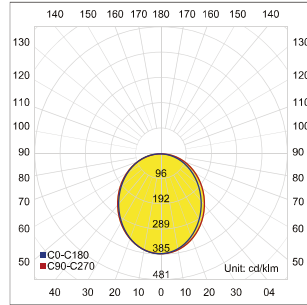

# LIT-SYS L55R

Recessed linear system with trim. A modern lighting solution for architectural spaces. Used continuously-mounted or as a stand-alone luminaire, it can be installed to create different geometric shapes.

## LIT-SYS L55R | Linear Systems | Recessed

Lumen, maintenance & failure rate	L80/F10 >72,000 hrs
Body material	Aluminum
Dimension	H 70mm W 76mm (Cutout L -14mm)
Colors	Check colors index
Diffuser	Opal
Power supply	Electronic Driver
Mounting	Recessed mounting

**Customizable on request**

Dimmable

Custom length

Corner connection

\*Longer lead time

Code	LED Lumen	Luminaire Lumen	Efficiency	LED Wattage	Color Temperature	Length
737125X	1380 lm	870 lm	111.5lm/w	7.8W	3000k	590mm
737121X	1930 lm	1215 lm	106.5lm/w	11.4W	3000k	590mm
737225X	2070 lm	1305 lm	111.5lm/w	11.7W	3000k	870mm
737221X	2895 lm	1825 lm	106.7lm/w	17.1W	3000k	870mm
737325X	2760 lm	1740 lm	111.5lm/w	15.6W	3000k	1150mm
737321X	3860 lm	2435 lm	106.7lm/w	22.8W	3000k	1150mm
737425X	3450 lm	2175 lm	111.5lm/w	19.5W	3000k	1430mm
737423X	4825 lm	3045 lm	106.8lm/w	28.5W	3000k	1430mm
737125Y	1450 lm	915 lm	117.3lm/w	7.8W	4000k	590mm
737121Y	2030 lm	1280 lm	112.2lm/w	11.4W	4000k	590mm
737225Y	2175 lm	1370 lm	117.1lm/w	11.7W	4000k	870mm
737221Y	3040 lm	1915 lm	112.0lm/w	17.1W	4000k	870mm
737325Y	2900 lm	1830 lm	117.3lm/w	15.6W	4000k	1150mm
737321Y	4060 lm	2560 lm	112.2lm/w	22.8W	4000k	1150mm
737425Y	3625 lm	2285 lm	117.1lm/w	19.5W	4000k	1430mm
737423Y	5070 lm	3200 lm	112.2lm/w	28.5W	4000k	1430mm