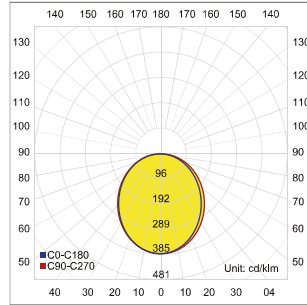

## LIT-SYS L55D | Linear Systems | Suspended

Lumen, maintenance & failure rate	L80/F10 >72,000 hrs
Body material	Aluminum
Dimension	H 107mm W 56mm
Colors	Check colors index
Diffuser	Opal
Power supply	Electronic Driver
Mounting	Suspended mounted

Customizable on request

Dimmable

Custom length

Corner connection

\*Longer lead time

Code	LED Lumen	Luminaire Lumen	Efficiency	LED Wattage	Color Temperature	Length
741121X	1359 lm	729 lm	93.5lm/w	7.8W	3000k	570mm
741122X	1894 lm	1015 lm	89.0lm/w	11.4W	3000k	570mm
741221X	2039 lm	1094 lm	93.5lm/w	11.7W	3000k	850mm
741222X	2840 lm	1522 lm	89.0lm/w	17.1W	3000k	850mm
741321X	2719 lm	1459 lm	93.5lm/w	15.6W	3000k	1130mm
741322X	3787 lm	2030 lm	89.0lm/w	22.8W	3000k	1130mm
741421X	3398 lm	1823 lm	93.5lm/w	19.5W	3000k	1410mm
741422X	4734 lm	2538 lm	89.0lm/w	28.5W	3000k	1410mm
741121Y	1429 lm	767 lm	98.3lm/w	7.8W	4000k	570mm
741122Y	1991 lm	1068 lm	93.7lm/w	11.4W	4000k	570mm
741221Y	2144 lm	1150 lm	98.3lm/w	11.7W	4000k	850mm
741222Y	2987 lm	1602 lm	93.7lm/w	17.1W	4000k	850mm
741321Y	2859 lm	1534 lm	98.3lm/w	15.6W	4000k	1130mm
741322Y	3982 lm	2136 lm	93.7lm/w	22.8W	4000k	1130mm
741421Y	3573 lm	1917 lm	98.3lm/w	19.5W	4000k	1410mm
741422Y	4978 lm	2671 lm	93.7lm/w	28.5W	4000k	1410mm