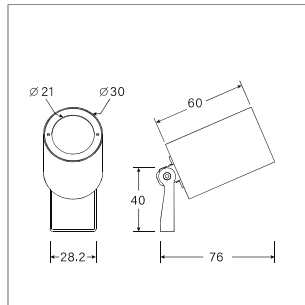

# LIT-19350

Adjustable projector that can be installed on surface or ceiling with external electronic driver. Contemporary designed round body with 90° vertical rotation, this fixture is the perfect solution for outdoor accent lighting.

## LIT-19350 | Outdoor Projectors

H(m)	Diameter(m)	(lx)
1.0	0.45	1994
2.0	0.90	499
3.0	1.36	222
4.0	1.81	125
5.0	1.04	80

■ C0-C180

Lumen, maintenance & failure rate	L80/F10 >55,000 hrs at 45°C
Body material	Aluminium body
Dimensions & Weight	D 30mm H 60mm 0.1 kg
Colors	Dark grey
Diffuser	Tempered clear glass
Power supply	External driver 24V
Reflector	Optical lens

Code	LED lumen	Luminaire lumen	Efficiency	LED wattage	Color temperature	Beam angle
3405314	177 lm	138 lm	123.2lm/w	1.1W	3000k	10°
3405315	189 lm	147 lm	131.2lm/w	1.1W	4000k	10°
3405324	177 lm	138 lm	123.2lm/w	1.1W	3000k	20°
3405325	189 lm	147 lm	131.2lm/w	1.1W	4000k	20°
3405364	177 lm	138 lm	123.2lm/w	1.1W	3000k	55°
3405365	189 lm	147 lm	131.2lm/w	1.1W	4000k	55°