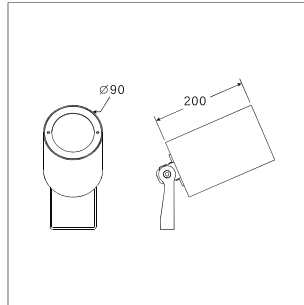

LIT-19600

Adjustable projector that can be installed into the ground, wall, or ceiling. Contemporary designed round body with 90° vertical rotation, this fixture is the perfect solution for outdoor accent lighting.

LIT-19600 | Outdoor Projectors

H(m)	Diameter(m)	(lx)
1.0	0.43	9187
2.0	0.86	2297
3.0	1.29	1021
4.0	1.71	574
5.0	2.14	367

■ C0-C180

Lumen, maintenance & failure rate	L80/B10 >60,000 hrs at 45°C
Body material	Aluminium body
Dimensions & Weight	D 90mm H 200mm 2.30 kg
Colors	Dark grey
Diffuser	Clear glass
Power supply	Electronic driver
Reflector	Optical lens

Code	LED lumen	Luminaire lumen	Efficiency	LED wattage	Color temperature	Beam angle
3407424	2700 lm	1834 lm	104.8lm/w	7.5W	3000k	15°
3407425	2851 lm	1937 lm	108.7lm/w	7.5W	4000k	15°
3407444	2700 lm	1834 lm	104.8lm/w	7.5W	3000k	34°
3407445	2851 lm	1937 lm	108.7lm/w	7.5W	4000k	34°
3407464	2700 lm	1834 lm	104.8lm/w	7.5W	3000k	55°
3407465	2851 lm	1937 lm	108.7lm/w	7.5W	4000k	55°
3407524	3178 lm	2159 lm	102.8lm/w	21W	3000k	15°
3407525	3337 lm	2267 lm	108.0lm/w	21W	4000k	15°
3407544	3178 lm	2159 lm	102.8lm/w	21W	3000k	34°
3407545	3337 lm	2267 lm	108.0lm/w	21W	4000k	34°
3407564	3178 lm	2159 lm	102.8lm/w	21W	3000k	55°
3407565	3337 lm	2267 lm	108.0lm/w	21W	4000k	55°