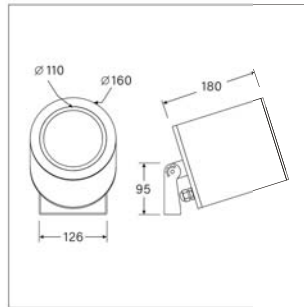

LIT-19900

Adjustable projector that can be installed into the ground, wall, or ceiling. Contemporary designed round body with 90° vertical rotation, this fixture is the perfect solution for outdoor accent lighting.

LIT-19900 | Outdoor Projectors

H(m)	Diameter(m)	(lx)
1.0	1.55	10716
2.0	3.10	2679
3.0	4.65	1161
4.0	6.20	670
5.0	7.75	429

■ C0-C180

Lumen, maintenance & failure rate	L80/B50 >60,000 hrs at 45°C
Body material	Aluminium body
Dimensions & Weight	D 160mm H 180mm 4.38 kg
Colors	Dark grey
Diffuser	Clear glass
Power supply	Electronic driver
Reflector	Optical lens