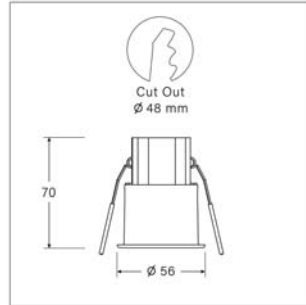

LIT-2305

Fixed recessed round spotlight with an elegant, sleek design. With a polycarbonate body, aluminum heat sink, an optical lens for higher efficiency and variety of beam angles. Overall diameter of 56mm.

LIT-2305 | Mellow | Spotlight | Recessed

Lumen, maintenance & failure rate	L80/B10 >60,000 hrs at 25°C
Body material	Polycarbonate body
Dimensions & Weight	H 70mm D 56mm 0.15 kg
Colors	White
Power supply	Electronic driver
Reflector	Optical lens