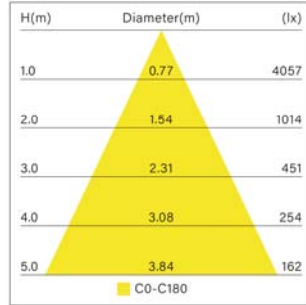

LIT-2305

Fixed recessed round spotlight with an elegant, sleek design. With a polycarbonate body, aluminum heat sink, an optical lens for higher efficiency and variety of beam angles. Overall diameter of 56mm.

LIT-2305 | Mellow | Spotlight | Recessed

Lumen, maintenance & failure rate	L80/B10 >60,000 hrs at 25°C
Body material	Polycarbonate body
Dimensions & Weight	H 70mm D 56mm 0.15 kg
Colors	White
Power supply	Electronic driver
Reflector	Optical lens

Customizable on request

*Longer lead time

Code	LED Lumen	Luminaire Lumen	Efficiency	LED Wattage	Color Temperature	Beam Angle
6373131	792 lm	634 lm	100.6lm/w	6.3W	3000k	36°
6373231	1100 lm	880 lm	101.1lm/w	8.7W	3000k	36°
6373132	810 lm	648 lm	102.8lm/w	6.3W	4000k	36°
6373232	1125 lm	900 lm	103.5lm/w	8.7W	4000k	36°