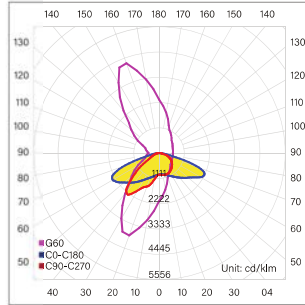

LIT-23600 | Pole top luminaires

Lumen, maintenance & failure rate	L80/B20 >80,000 hrs at 45°C
Body material	Extruded aluminium body
Dimensions & Weight	700 x 80.5 x 156.5mm 3.53 kg
Colors	Dark grey
Power supply	Electronic driver
Reflector	Optical lens

Code	LED lumen	Luminaire lumen	Efficiency	LED wattage	Color temperature	Beam angle
3876007	4752 lm	4194 lm	124lm/w	33.8W	3000k	Batwing
3876008	4884 lm	4310 lm	127.5lm/w	33.8W	4000k	Batwing
3876017	7100 lm	6266 lm	125.6lm/w	49.9W	3000k	Batwing
3876018	7250 lm	6398 lm	128.2lm/w	49.9W	4000k	Batwing