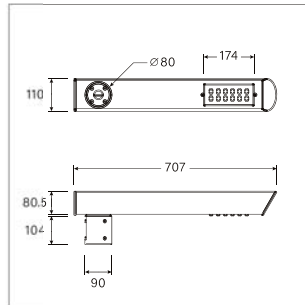

LIT-23600 | Pole top luminaires

Lumen, maintenance & failure rate	L80/B20 >80,000 hrs at 45°C
Body material	Extruded aluminium body
Dimensions & Weight	700 x 80.5 x 156.5mm 3.53 kg
Colors	Dark grey
Power supply	Electronic driver
Reflector	Optical lens

Code	Description	Lenght
1115054	Aluminum Pole Dark Grey	4000mm
1115055	Aluminum Pole Dark Grey	5000mm
1115056	Aluminum Pole Dark Grey	6000mm