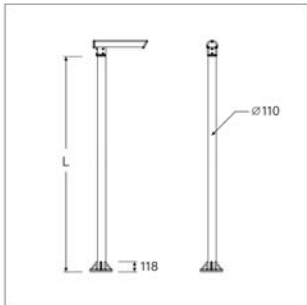

LIT-23600 | Pole top luminaires

Lumen, maintenance & failure rate	L80/B20 >80,000 hrs at 45°C
Body material	Extruded aluminium body
Dimensions & Weight	700 x 80.5 x 156.5mm 3.53 kg
Colors	Dark grey
Power supply	Electronic driver
Reflector	Optical lens

Code	Description	Lenght
1115054	Aluminum Pole Dark Grey	4000mm
1115055	Aluminum Pole Dark Grey	5000mm
1115056	Aluminum Pole Dark Grey	6000mm