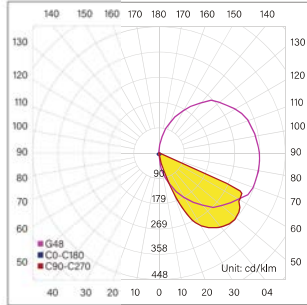

# LIT-25600

Rectangular recessed in-wall step light featuring an asymmetrical design to minimize glare, made of durable die-casting aluminum and glass diffuser. Its compact design ensures a seamless fit into any landscape.

## LIT-25600 | Wall lamps | Recessed in-wall

Lumen, maintenance & failure rate	L70/B50 >60,000 hrs at 45°C
Body material	Aluminium body
Dimensions & Weight	220 x 65 x 73mm      0.63 kg
Colors	Dark grey
Diffuser	Glass
Power supply	Electronic driver

Code	LED lumen	Luminaire lumen	Efficiency	LED wattage	Color temperature	Beam angle
4774054	1132 lm	398 lm	57.7lm/w	6.9W	3000k	Diffuse
4774055	1132 lm	398 lm	57.7lm/w	6.9W	4000k	Diffuse