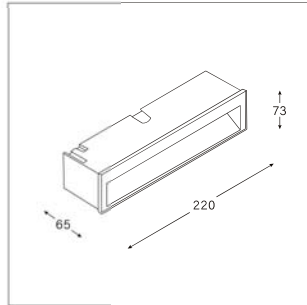

# LIT-25600

Rectangular recessed in-wall step light featuring an asymmetrical design to minimize glare, made of durable die-casting aluminum and glass diffuser. Its compact design ensures a seamless fit into any landscape.

## LIT-25600 | Wall lamps | Recessed in-wall

Lumen, maintenance & failure rate	L70/B50 >60,000 hrs at 45°C
Body material	Aluminium body
Dimensions & Weight	220 x 65 x 73mm      0.63 kg
Colors	Dark grey
Diffuser	Glass
Power supply	Electronic driver