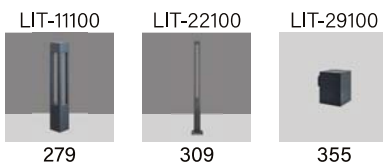

Related Products: