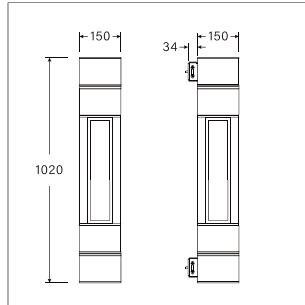

LIT-28700 | Wall lamps | Wall appliques

Lumen, maintenance & failure rate	L90/B10 >70,000 hrs at 45°C
Body material	Aluminium body
Dimensions & Weight	L 150 x W 150 x H 700mm 10 kg
Colors	Dark grey
Diffuser	Opal
Power supply	Electronic driver
Reflector	Optical lens

LIT-28700 | Wall lamps | Wall appliques

Lumen, maintenance & failure rate	L90/B10 >70,000 hrs at 45°C
Body material	Aluminium body
Dimensions & Weight	L 150 x W 150 x H 700mm 10.2 kg
Colors	Dark grey
Diffuser	Opal
Power supply	Electronic driver
Reflector	Optical lens

LIT-28700 | Wall lamps | Wall appliques

Lumen, maintenance & failure rate	L90/B10 >70,000 hrs at 45°C
Body material	Aluminium body
Dimensions & Weight	L 150 x W 150 x H 1020mm 13.38 kg
Colors	Dark grey
Diffuser	Opal
Power supply	Electronic driver
Reflector	Optical lens

LIT-28700 | Wall lamps | Wall appliques

Lumen, maintenance & failure rate	L90/B10 >70,000 hrs at 45°C
Body material	Aluminium body
Dimensions & Weight	L 150 x W 150 x H 1020mm 13.63 kg
Colors	Dark grey
Diffuser	Opal
Power supply	Electronic driver
Reflector	Optical lens