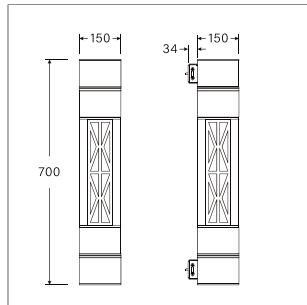

LIT-28700 | Wall lamps | Wall appliques

Lumen, maintenance & failure rate	L90/B10 >70,000 hrs at 45°C
Body material	Aluminium body
Dimensions & Weight	L 150 x W 150 x H 700mm 10 kg
Colors	Dark grey
Diffuser	Opal
Power supply	Electronic driver
Reflector	Optical lens

LIT-28700 | Wall lamps | Wall appliques

Lumen, maintenance & failure rate	L90/B10 >70,000 hrs at 45°C
Body material	Aluminium body
Dimensions & Weight	L 150 x W 150 x H 700mm 10.2 kg
Colors	Dark grey
Diffuser	Opal
Power supply	Electronic driver
Reflector	Optical lens

LIT-28700 | Wall lamps | Wall appliques

Lumen, maintenance & failure rate	L90/B10 >70,000 hrs at 45°C
Body material	Aluminium body
Dimensions & Weight	L 150 x W 150 x H 1020mm 13.38 kg
Colors	Dark grey
Diffuser	Opal
Power supply	Electronic driver
Reflector	Optical lens

LIT-28700 | Wall lamps | Wall appliques

Lumen, maintenance & failure rate	L90/B10 >70,000 hrs at 45°C
Body material	Aluminium body
Dimensions & Weight	L 150 x W 150 x H 1020mm 13.63 kg
Colors	Dark grey
Diffuser	Opal
Power supply	Electronic driver
Reflector	Optical lens