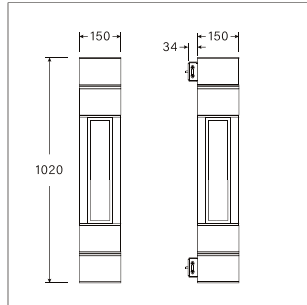

LIT-28700 | Wall lamps | Wall appliques

Lumen, maintenance & failure rate	L90/B10 >70,000 hrs at 45°C
Body material	Aluminium body
Dimensions & Weight	L 150 x W 150 x H 700mm 10 kg
Colors	Dark grey
Diffuser	Opal
Power supply	Electronic driver
Reflector	Optical lens

LIT-28700 | Wall lamps | Wall appliques

Lumen, maintenance & failure rate	L90/B10 >70,000 hrs at 45°C
Body material	Aluminium body
Dimensions & Weight	L 150 x W 150 x H 700mm 10.2 kg
Colors	Dark grey
Diffuser	Opal
Power supply	Electronic driver
Reflector	Optical lens

LIT-28700 | Wall lamps | Wall appliques

Lumen, maintenance & failure rate	L90/B10 >70,000 hrs at 45°C
Body material	Aluminium body
Dimensions & Weight	L 150 x W 150 x H 1020mm 13.38 kg
Colors	Dark grey
Diffuser	Opal
Power supply	Electronic driver
Reflector	Optical lens

LIT-28700 | Wall lamps | Wall appliques

Lumen, maintenance & failure rate	L90/B10 >70,000 hrs at 45°C
Body material	Aluminium body
Dimensions & Weight	L 150 x W 150 x H 1020mm 13.63 kg
Colors	Dark grey
Diffuser	Opal
Power supply	Electronic driver
Reflector	Optical lens