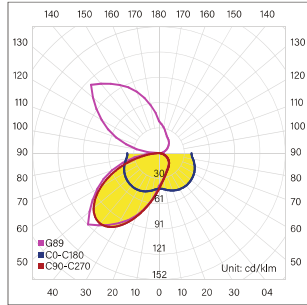

LIT-28700 | Wall lamps | Wall appliques

Lumen, maintenance & failure rate	L90/B10 >70,000 hrs at 45°C
Body material	Aluminium body
Dimensions & Weight	L 150 x W 150 x H 700mm 10 kg
Colors	Dark grey
Diffuser	Opal
Power supply	Electronic driver
Reflector	Optical lens

Two directions with opal

Code	LED lumen	Luminaire lumen	Efficiency	LED wattage	Color temperature	Beam angle
3714244	8100 lm	4319 lm	82.3lm/w	3x17.5W	3000k	13°
3714245	8553 lm	4541 lm	86.5lm/w	3x17.5W	4000k	13°
3726244	8100 lm	4319 lm	82.3lm/w	3x17.5W	3000k	38°
3726245	8553 lm	4541 lm	86.5lm/w	3x17.5W	4000k	38°
3738244	8553 lm	4319 lm	82.3lm/w	3x17.5W	3000k	60°
3738245	8553 lm	4541 lm	86.5lm/w	3x17.5W	4000k	60°

LIT-28700 | Wall lamps | Wall appliques

Lumen, maintenance & failure rate	L90/B10 >70,000 hrs at 45°C
Body material	Aluminium body
Dimensions & Weight	L 150 x W 150 x H 700mm 10.2 kg
Colors	Dark grey
Diffuser	Opal
Power supply	Electronic driver
Reflector	Optical lens

Two directions with opal

Code	LED lumen	Luminaire lumen	Efficiency	LED wattage	Color temperature	Beam angle
3718244	8100 lm	4319 lm	82.3lm/w	3x17.5W	3000k	13°
3718245	8553 lm	4541 lm	86.5lm/w	3x17.5W	4000k	13°
3730244	8100 lm	4319 lm	82.3lm/w	3x17.5W	3000k	38°
3730245	8553 lm	4541 lm	86.5lm/w	3x17.5W	4000k	38°
3742244	8553 lm	4319 lm	82.3lm/w	3x17.5W	3000k	60°
3742245	8553 lm	4541 lm	86.5lm/w	3x17.5W	4000k	60°