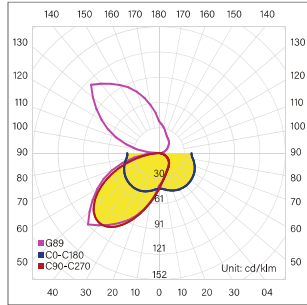

LIT-28700

Wall-mounted luminaire features a sleek tall box design with a frosted glass diffuser, blending seamlessly into any outdoor space. With an IP65 rating, built to endure all weather conditions while providing a perfect lighting solution.

LIT-28700 | Wall lamps | Wall appliques