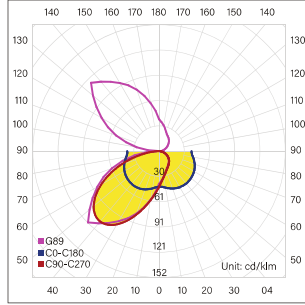

LIT-28700

Wall-mounted luminaire features a sleek tall box geometric design with a frosted glass diffuser, blending seamlessly into any outdoor space. With an IP65 rating, built to endure all weather conditions while providing a perfect lighting solution.

LIT-28700 | Wall lamps | Wall appliques