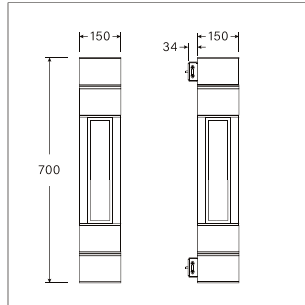

LIT-28700 | Wall lamps | Wall appliques

Lumen, maintenance & failure rate	L90/B10 >70,000 hrs at 45°C
Body material	Aluminium body
Dimensions & Weight	L 150 x W 150 x H 700mm 10 kg
Colors	Dark grey
Diffuser	Opal
Power supply	Electronic driver
Reflector	Optical lens

LIT-28700 | Wall lamps | Wall appliques

Lumen, maintenance & failure rate	L90/B10 >70,000 hrs at 45°C
Body material	Aluminium body
Dimensions & Weight	L 150 x W 150 x H 700mm 10.2 kg
Colors	Dark grey
Diffuser	Opal
Power supply	Electronic driver
Reflector	Optical lens

LIT-28700 | Wall lamps | Wall appliques

Lumen, maintenance & failure rate	L90/B10 >70,000 hrs at 45°C
Body material	Aluminium body
Dimensions & Weight	L 150 x W 150 x H 1020mm 13.38 kg
Colors	Dark grey
Diffuser	Opal
Power supply	Electronic driver
Reflector	Optical lens

LIT-28700 | Wall lamps | Wall appliques

Lumen, maintenance & failure rate	L90/B10 >70,000 hrs at 45°C
Body material	Aluminium body
Dimensions & Weight	L 150 x W 150 x H 1020mm 13.63 kg
Colors	Dark grey
Diffuser	Opal
Power supply	Electronic driver
Reflector	Optical lens