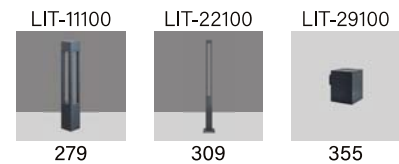

Related Products: