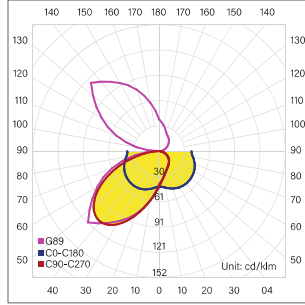

LIT-28700 | Wall lamps | Wall appliques

Lumen, maintenance & failure rate	L90/B10 >70,000 hrs at 45°C
Body material	Aluminium body
Dimensions & Weight	L 150 x W 150 x H 700mm 10 kg
Colors	Dark grey
Diffuser	Opal
Power supply	Electronic driver
Reflector	Optical lens

Two directions with opal

Code	LED lumen	Luminaire lumen	Efficiency	LED wattage	Color temperature	Beam angle
3714244	8100 lm	4319 lm	82.3lm/w	3x17.5W	3000k	13°
3714245	8553 lm	4541 lm	86.5lm/w	3x17.5W	4000k	13°
3726244	8100 lm	4319 lm	82.3lm/w	3x17.5W	3000k	38°
3726245	8553 lm	4541 lm	86.5lm/w	3x17.5W	4000k	38°
3738244	8553 lm	4319 lm	82.3lm/w	3x17.5W	3000k	60°
3738245	8553 lm	4541 lm	86.5lm/w	3x17.5W	4000k	60°

LIT-28700 | Wall lamps | Wall appliques

Lumen, maintenance & failure rate	L90/B10 >70,000 hrs at 45°C
Body material	Aluminium body
Dimensions & Weight	L 150 x W 150 x H 700mm 10.2 kg
Colors	Dark grey
Diffuser	Opal
Power supply	Electronic driver
Reflector	Optical lens

Two directions with opal

Code	LED lumen	Luminaire lumen	Efficiency	LED wattage	Color temperature	Beam angle
3718244	8100 lm	4319 lm	82.3lm/w	3x17.5W	3000k	13°
3718245	8553 lm	4541 lm	86.5lm/w	3x17.5W	4000k	13°
3730244	8100 lm	4319 lm	82.3lm/w	3x17.5W	3000k	38°
3730245	8553 lm	4541 lm	86.5lm/w	3x17.5W	4000k	38°
3742244	8553 lm	4319 lm	82.3lm/w	3x17.5W	3000k	60°
3742245	8553 lm	4541 lm	86.5lm/w	3x17.5W	4000k	60°