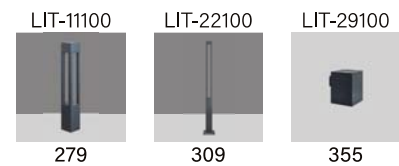

Related Products: