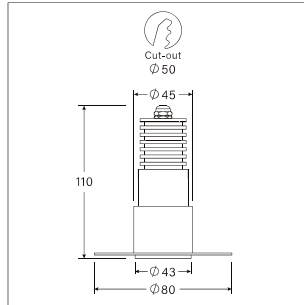

# LIT-2920

Fixed deep-recessed trim-less spotlight featuring a minimalistic and sleek design effortlessly merges into any space. Overall diameter of 45mm.

## LIT-2920 | Éclat | Spotlight | Recessed

H(m)	Diameter(m)	(lx)
1.0	0.67	2799
2.0	1.34	700
3.0	2.01	311
4.0	2.68	175
5.0	3.35	112

■ C0-C180

Lumen, maintenance & failure rate	L80/F10 >55,000 hrs at 25°C
Body material	Aluminium body powder coating
Dimensions & Weight	H 120mm D 45mm 0.23 kg
Colors	White/Black
Diffuser	Clear glass
Power supply	Electronic driver
Reflector	Optical lens

Customizable on request

\*Longer lead time

Code	LED Lumen	Luminaire Lumen	Efficiency	LED Wattage	Color Temperature	Beam Angle
635512X	814lm	395 lm	62.7lm/w	6.3W	3000k	21°
635512Y	832lm	404 lm	64.1lm/w	6.3W	4000k	21°